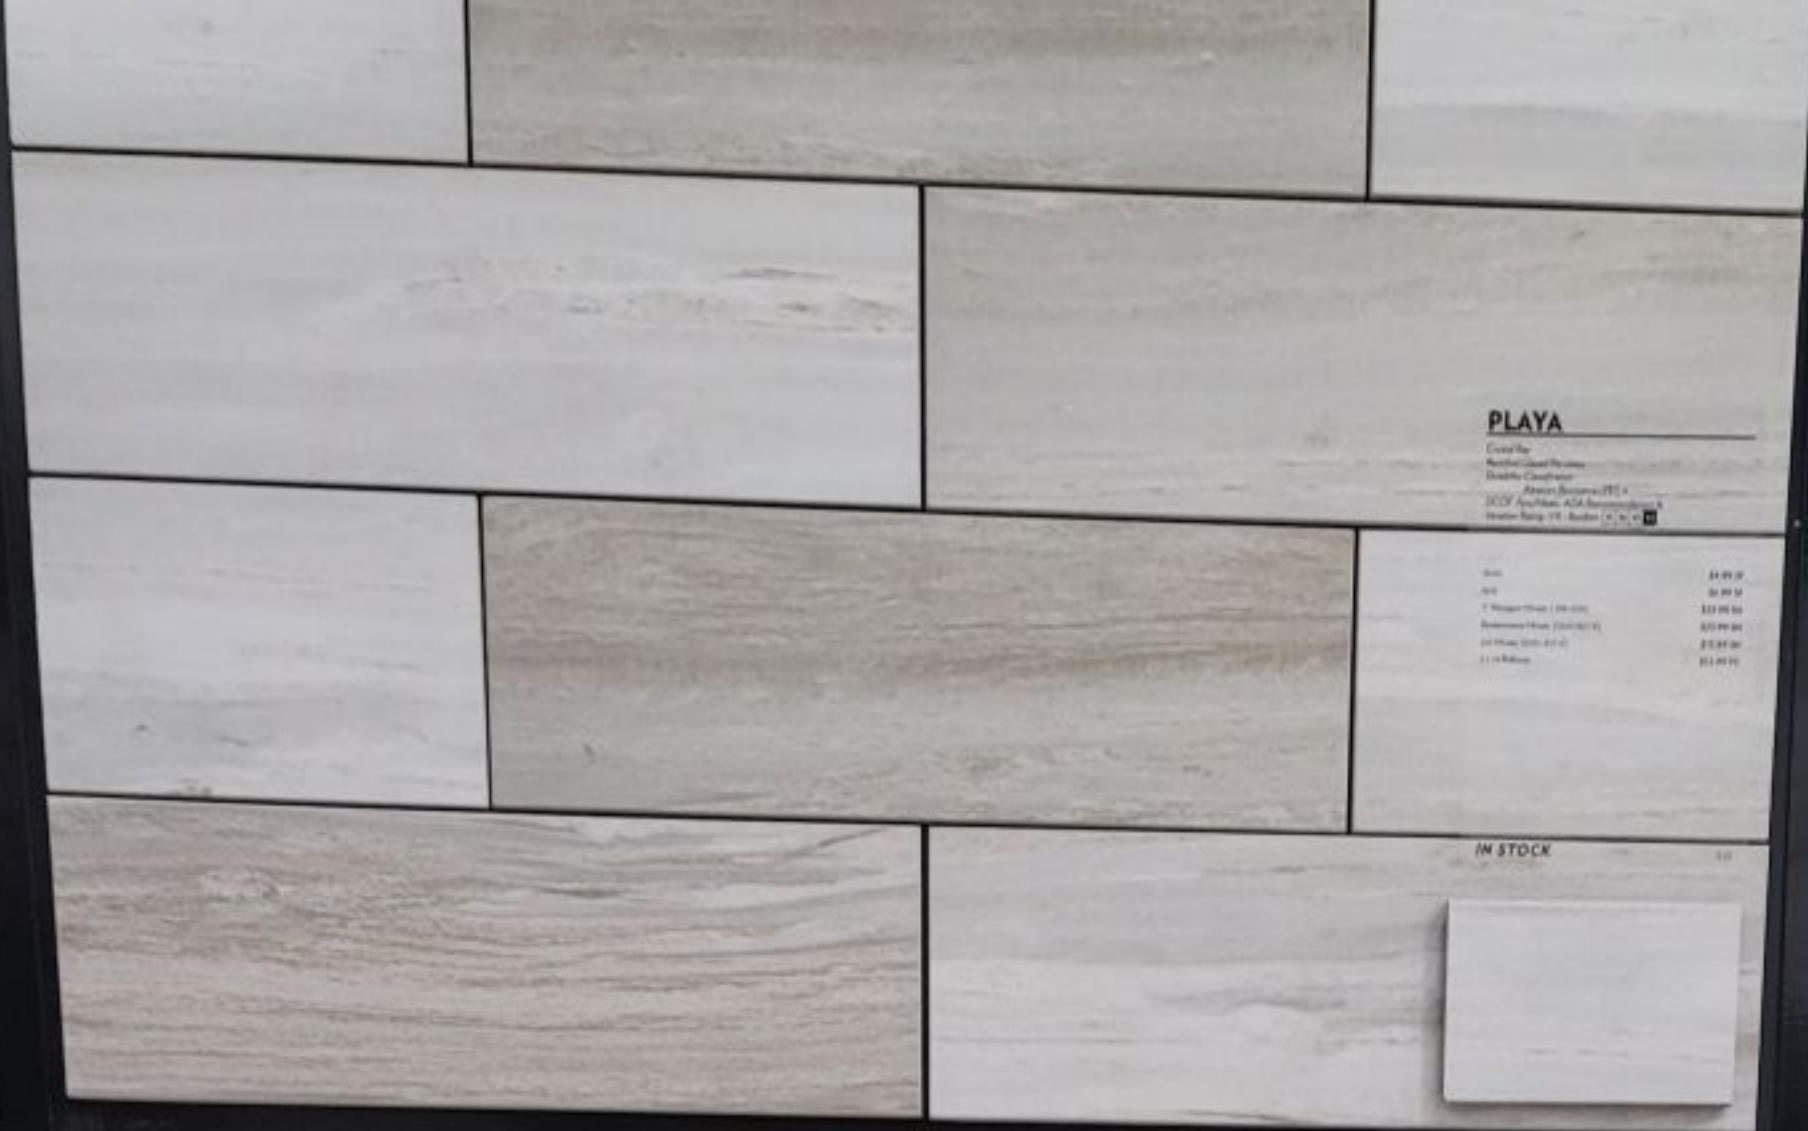

PLAYA

Color: **Playa**
Finish: **Matte**
Material: **Porcelain**

12" x 24"	$3.99
12" x 18"	$2.99
12" x 12"	$1.99
12" x 6"	$0.99

IN STOCK