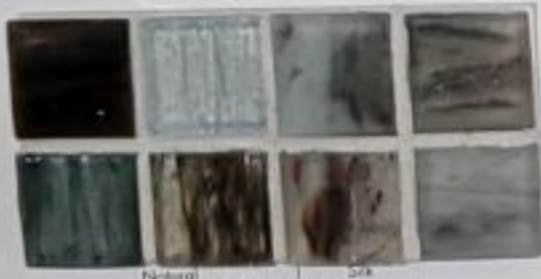

Natural | Silk
Oxygen