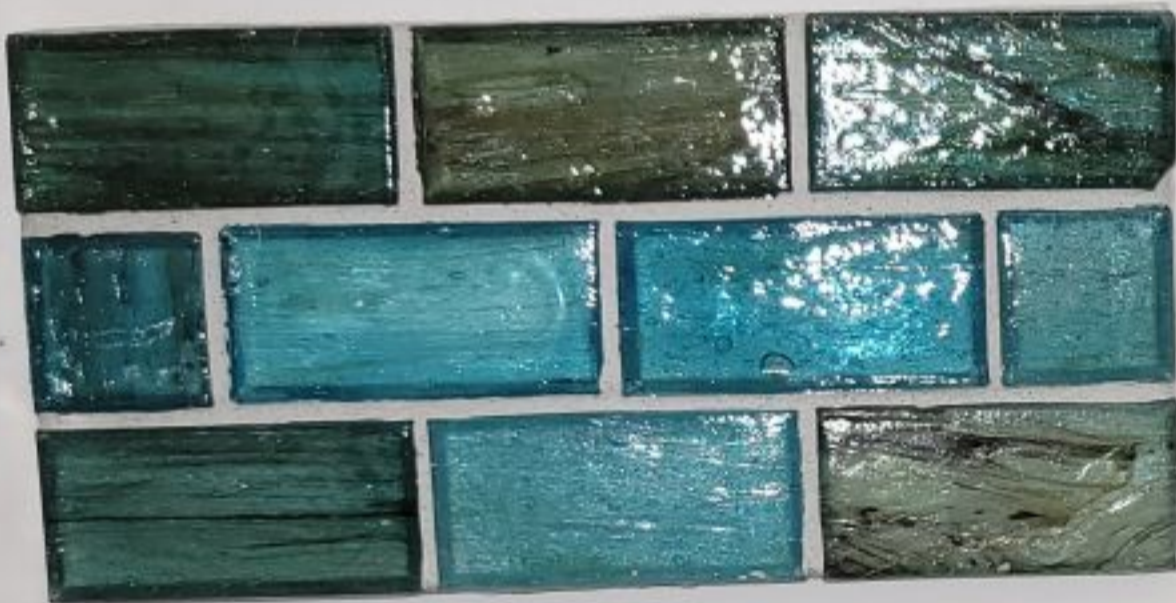

## HAISEN

- Hand Crafted Glass • 2 patterns/11 colors
- Available in Natural or Silk Finish
- Up to 70% Post-Consumer Recycled Glass

Color Shown: Teal Finish: Natural

1 x 1 Offset

Barcode (1/2 x 1, 1 x 1)