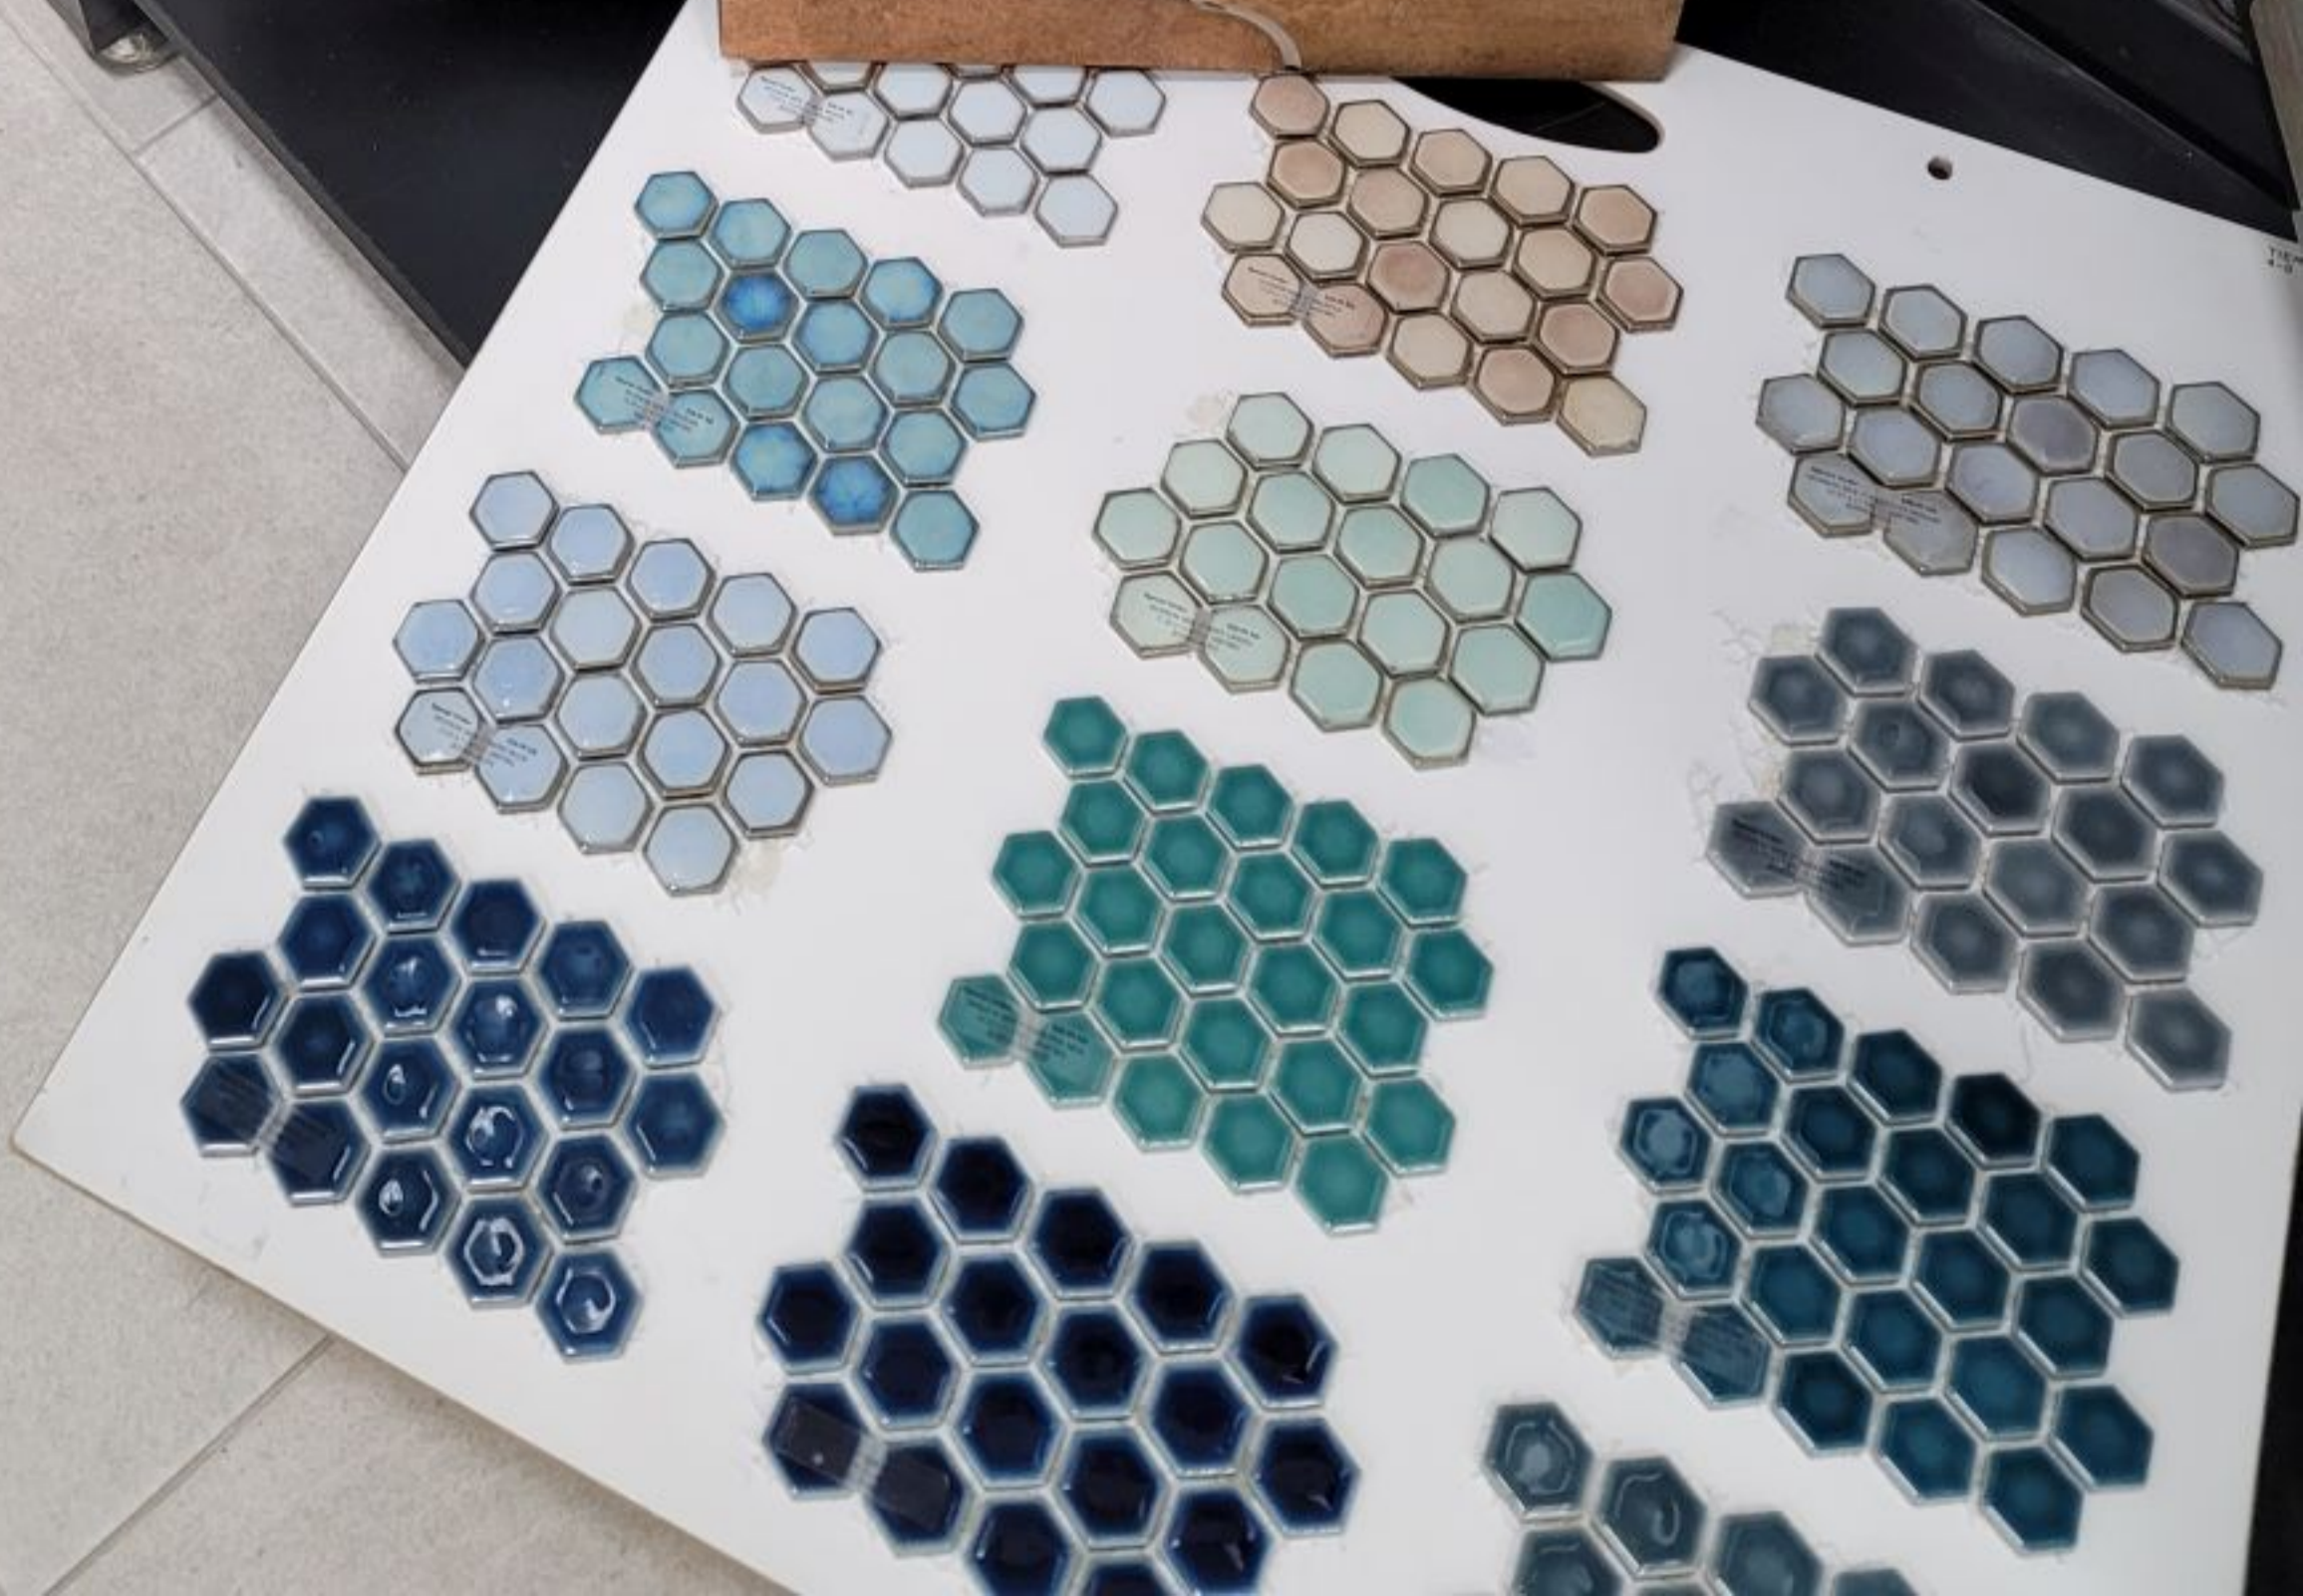

punalu
basketweave

punalu
3" hexagon mosaic

punalu
2x2 mosaic

PLAYA

IN STOCK

$4.99^{SF}

HUDSON BLUE
$19.99^{SF}

$16.99^{SF}

ALHAMA