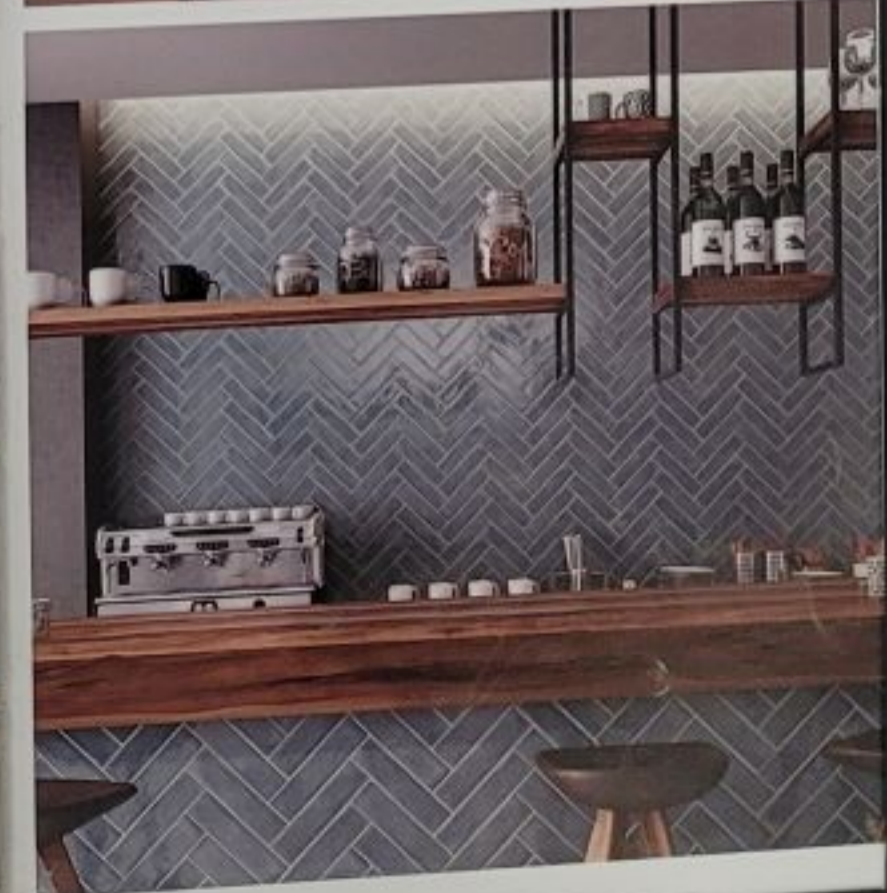

# MAIOLICA CRACKLED

3" x 12"

crackled white

crackled aqua

crackled biscuit

crackled blue steel

crackled tender grey

crackled taupe