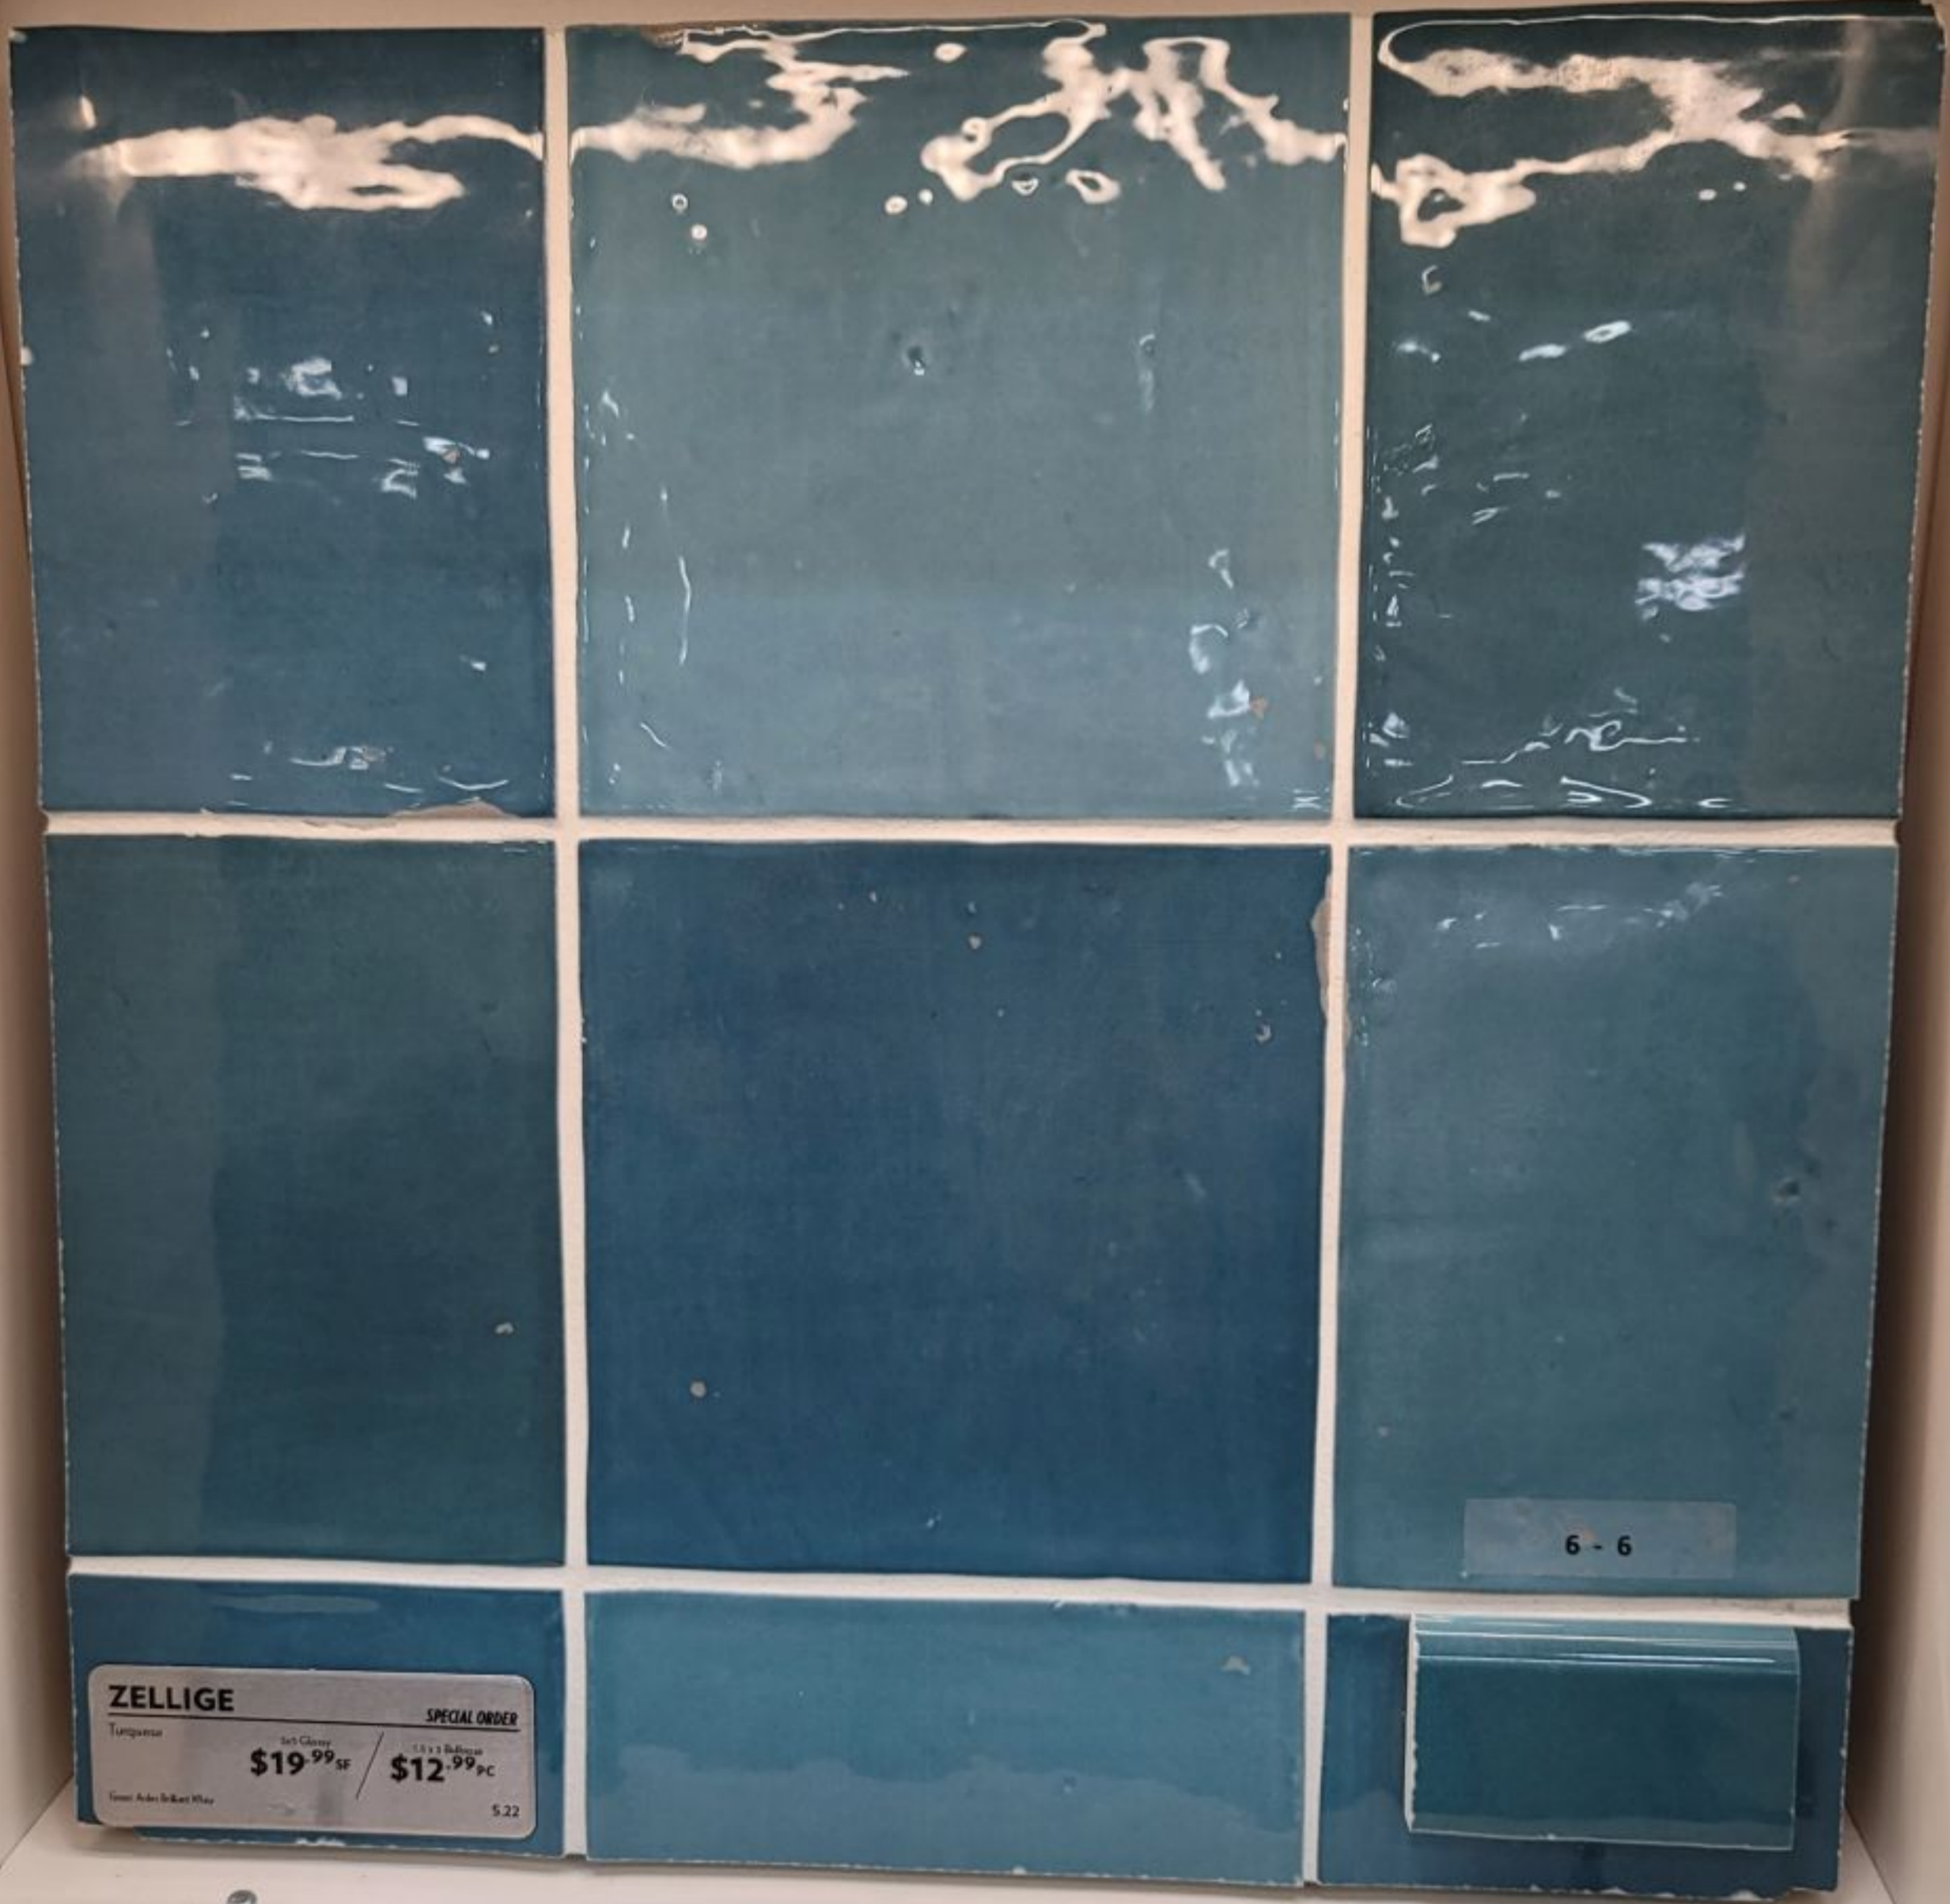

ZELLIGE
Tafelglas
SPECIAL ORDER
3x3 Glas
$19,99^{SE}** / **$12,99^{PC}
5.22

6 - 6