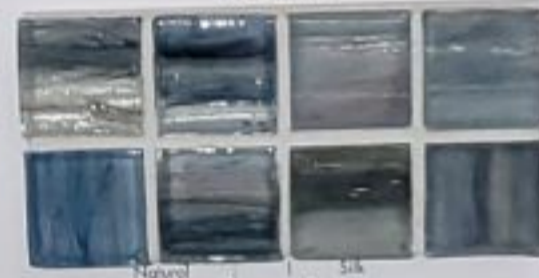

Natural | Silk
Tanzanite