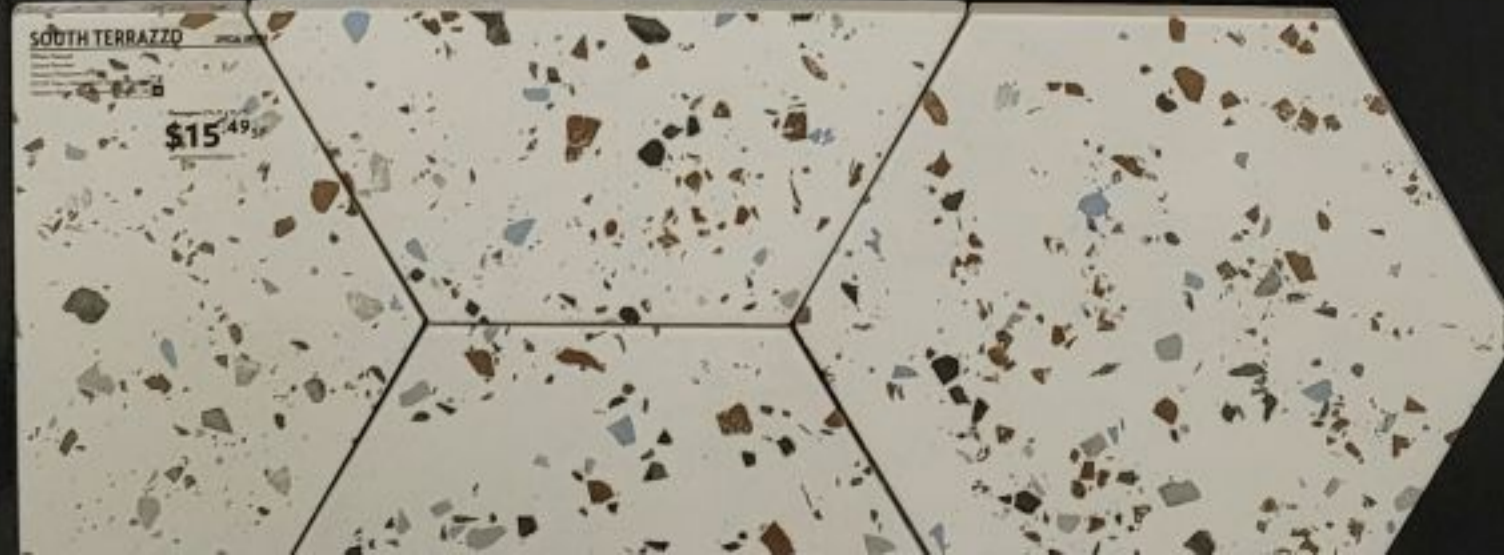

crackled white

DESIGN MADE EASY  
TRADITIONAL, TRANSITIONAL  
& CONTEMPORARY  
ENDLESS COMBINATIONS

# MAIOLICA

- 3 x 6 glossy
- 4 x 10 matte & glossy
- 4 x 10 deco glossy
- 7 x 8 hexagon
- 3 x 6 bullnose glossy
- 3 x 10 bullnose glossy
- 1/2 x 10 pencil glossy
- 2 x 10 chair rail glossy

THE AVALON ADVANTAGE  
Professional Installation  
3-Year Installation Warranty  
Competitive Pricing