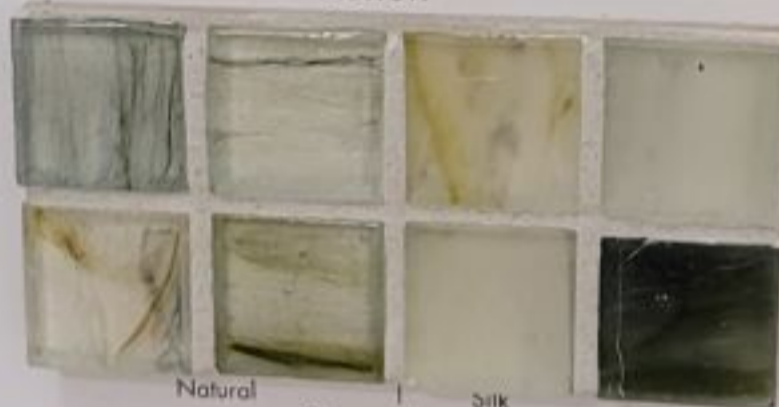

## TOZEN GLASS • COLOR SELECTION

Natural | Silk  
Nickel

Natural | Silk  
Vanadium

Natural | Silk  
Lithium

Natural | Silk  
Indium

Natural | Silk  
Yttrium

Natural | Silk  
Tin

Natural | Silk  
Arsenic

Natural | Silk  
Xenon

Natural | Silk  
Ahou

Natural | Silk  
Selenium

Natural | Silk  
Strontium

Natural | Silk  
Copper

Oxygen

Tanzanite

Argon