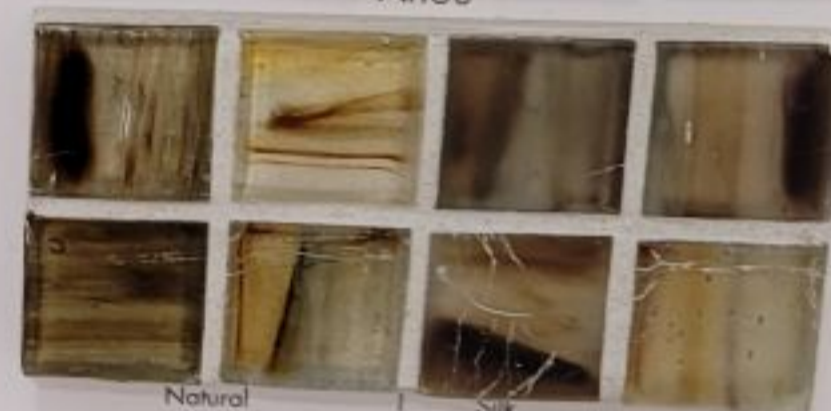

## TOZEN GLASS • COLOR SELECTION

Natural | Silk  
Nickel

Natural | Silk  
Vanadium

Natural | Silk  
Lithium

Natural | Silk  
Indium

Natural | Silk  
Yttrium

Natural | Silk  
Tin

Natural | Silk  
Arsenic

Natural | Silk  
Xenon

Natural | Silk  
Ahou

Natural | Silk  
Selenium

Natural | Silk  
Strontium

Natural | Silk  
Copper

Natural | Silk  
Oxygen

Natural | Silk  
Tanzanite

Natural | Silk  
Argon