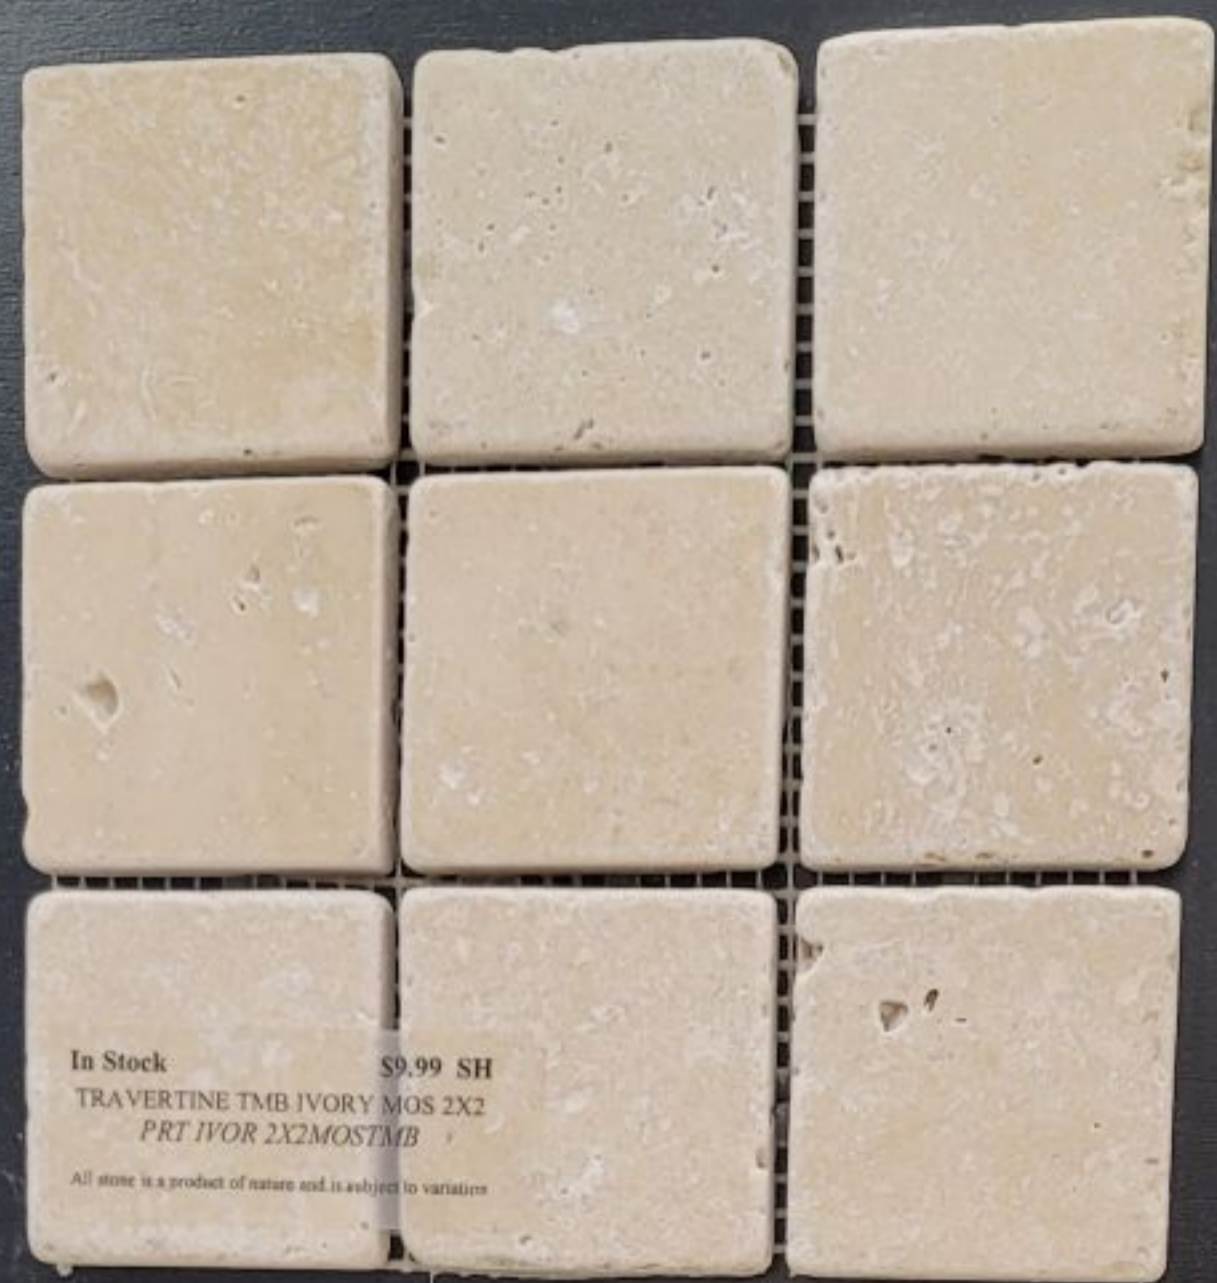

In Stock $9.99 SH
TRAVERTINE TMB IVORY MOS 2X2
PRT IVOR 2X2MOS TMB
All stone is a product of nature and is subject to variation