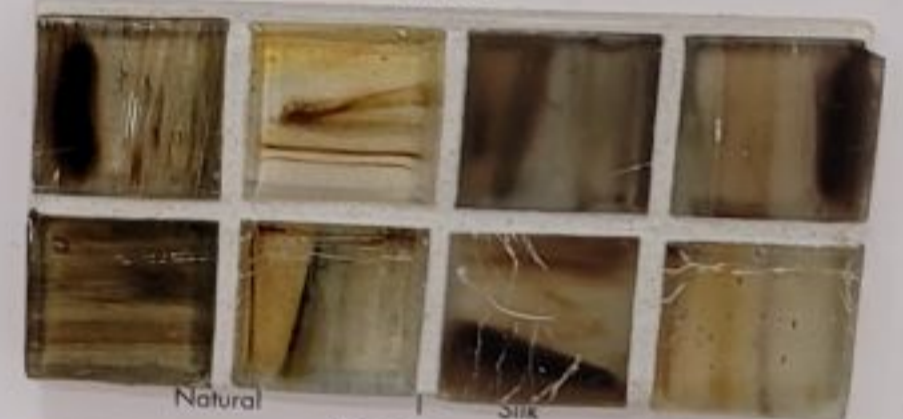

## TOZEN GLASS • COLOR SELECTION

Natural | Silk  
Nickel

Natural | Silk  
Vanadium

Natural | Silk  
Lithium

Natural | Silk  
Indium

Natural | Silk  
Yttrium

Natural | Silk  
Tin

Natural | Silk  
Arsenic

Natural | Silk  
Xenon

Natural | Silk  
Ahou

Natural | Silk  
Selenium

Natural | Silk  
Strontium

Natural | Silk  
Copper

Oxygen

Tanzanite

Argon