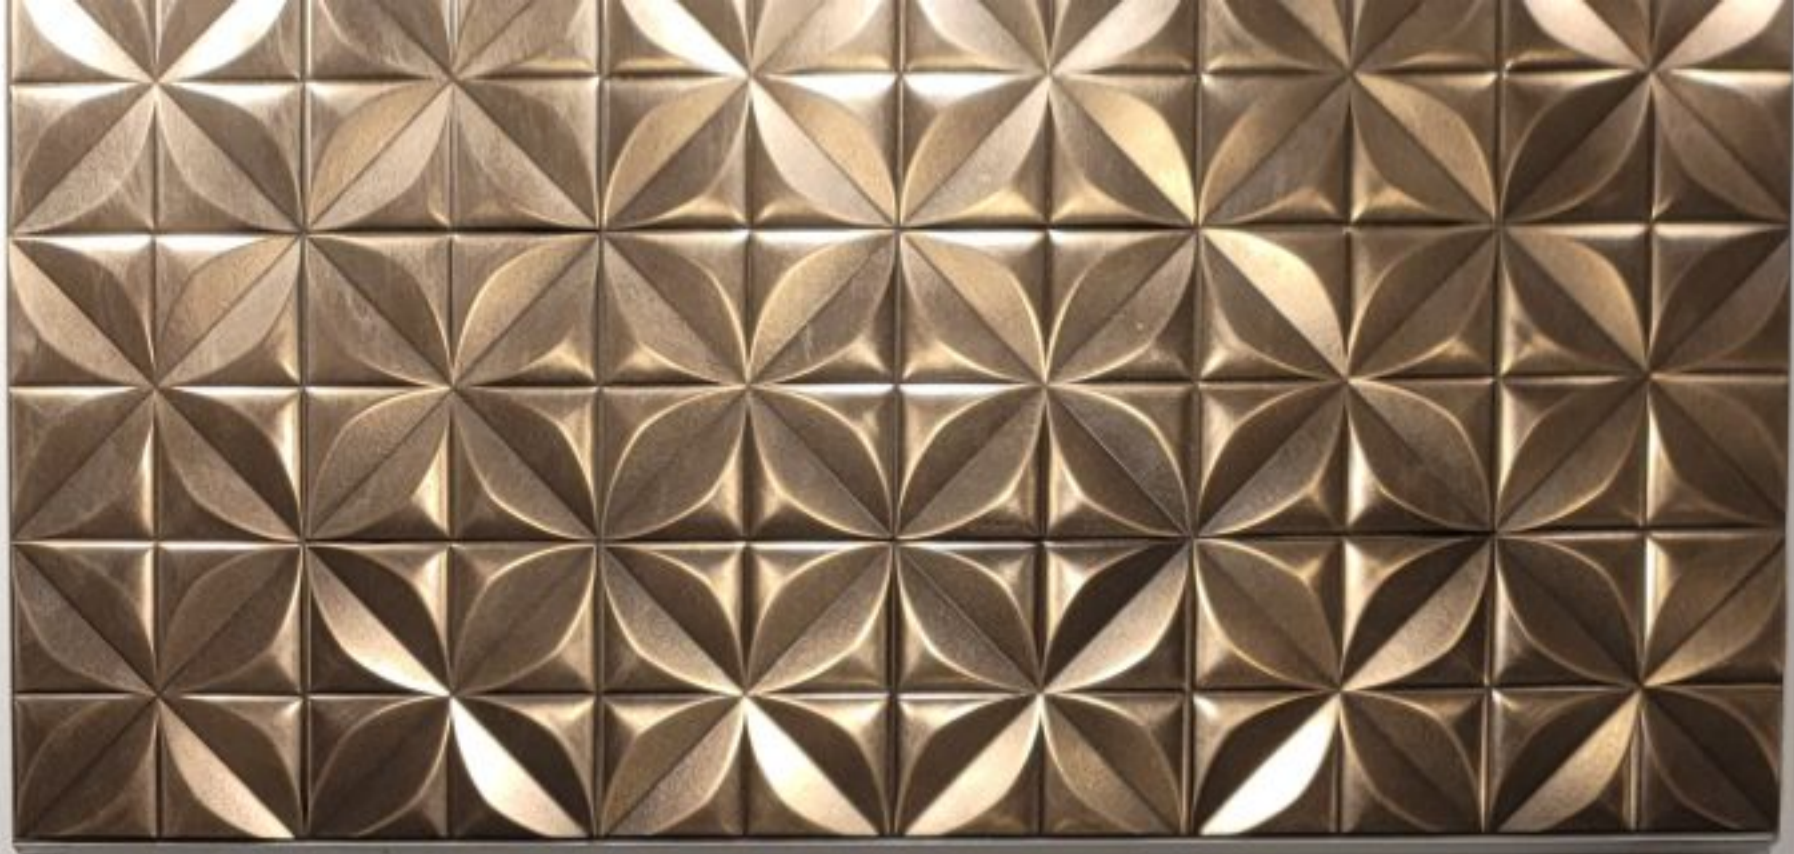

Op AED18

Mis Op AED11

ARTISTIC REFLECTIONS™

GLAZED CERAMIC MOSAICS

TWILIGHT AE15 • 3" HEXAGON GLOSSY MOSAIC
WAVE AE12 • 2 X 10 GLOSSY
HAZE AE14 • 2 X 20 GLOSSY

GROUT SHOWN:
SILVER #27

MARAZZI 

MZCVAZ