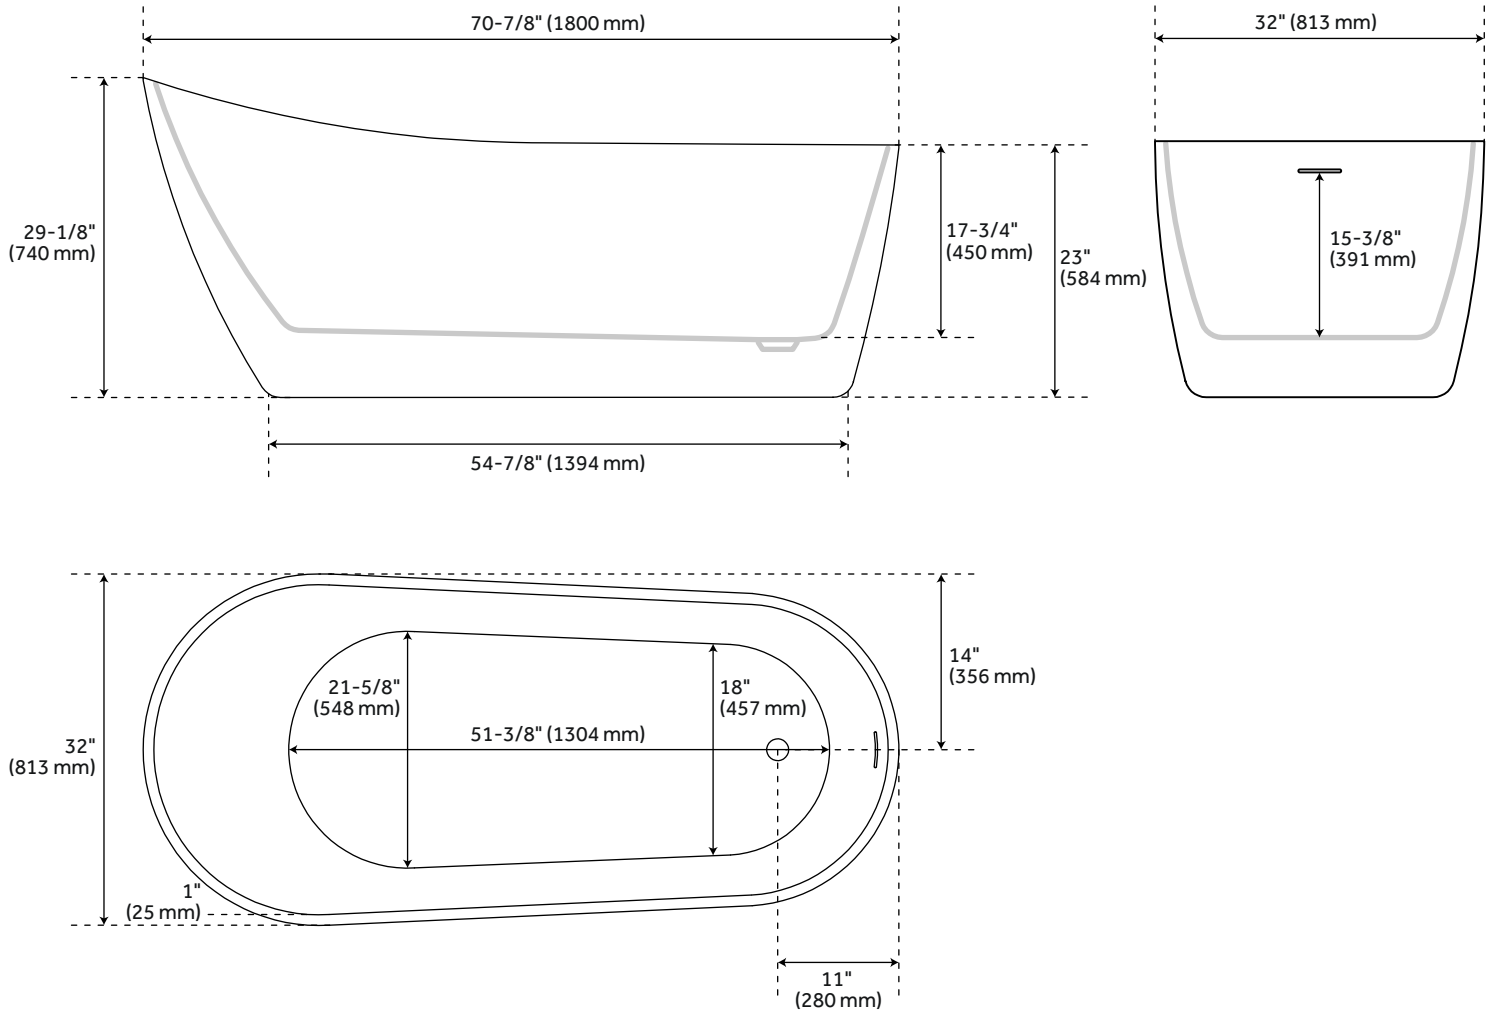

71" SHEBA ACRYLIC SLIPPER TUB

SKU: 925341-71

CSA B45.5/IAPMO Z124

FEATURES

Features: Integral Drain & Overflow
Design: Modern
Product Finish: White
Length: 70-7/8"
Width: 32"
Height: 29-1/8"
Water Depth To Overflow: 15-3/8"
Exterior Treatment: Smooth
Interior Treatment: Smooth
Drain Included: Yes
Drain Finish: White
Faucet Included: No
Shape: Oval
Water Depth to Rim: 17-3/4"
Size: 71"
Overflow Options: Overflow - White Powder Coat
Tub Overflow: Yes
Integral Drain & Overflow: Yes
Tub Material: Acrylic
Tub Interior Length: 51-3/8"
Tub Interior Width: 21-5/8"
Tap Deck: No
Faucet Drillings: No Drillings
Built-In Adjusters: Yes
Tub Weight Uncrated (lbs): 121
Tub Weight Crated (lbs): 276

REVISED 8/2/2022

71" SHEBA ACRYLIC SLIPPER TUB

SKU: 925341-71

ADDITIONAL FEATURES

- All dimensions($\pm 1/2"$).
- Formed of two acrylic sheets, the air between acting as thermal insulator.
- Optional Quick Connect Drop-In Drain Kit Includes:
- Floor Plate, 1-1/2" PVC Pipe, 2" x 1-1/2" Trap Adapters, 1 Brass Threaded, 1 Brass Unthreaded Tailpiece and Plug.
- Installs above your subfloor, but underneath your cement floor or tile, so you do not need access below the fixture.

REVISED 8/2/2022

71" SHEBA ACRYLIC SLIPPER TUB

SKU: 925341-71

All dimensions and specifications are nominal and may vary. Use actual products for accuracy in critical situations.