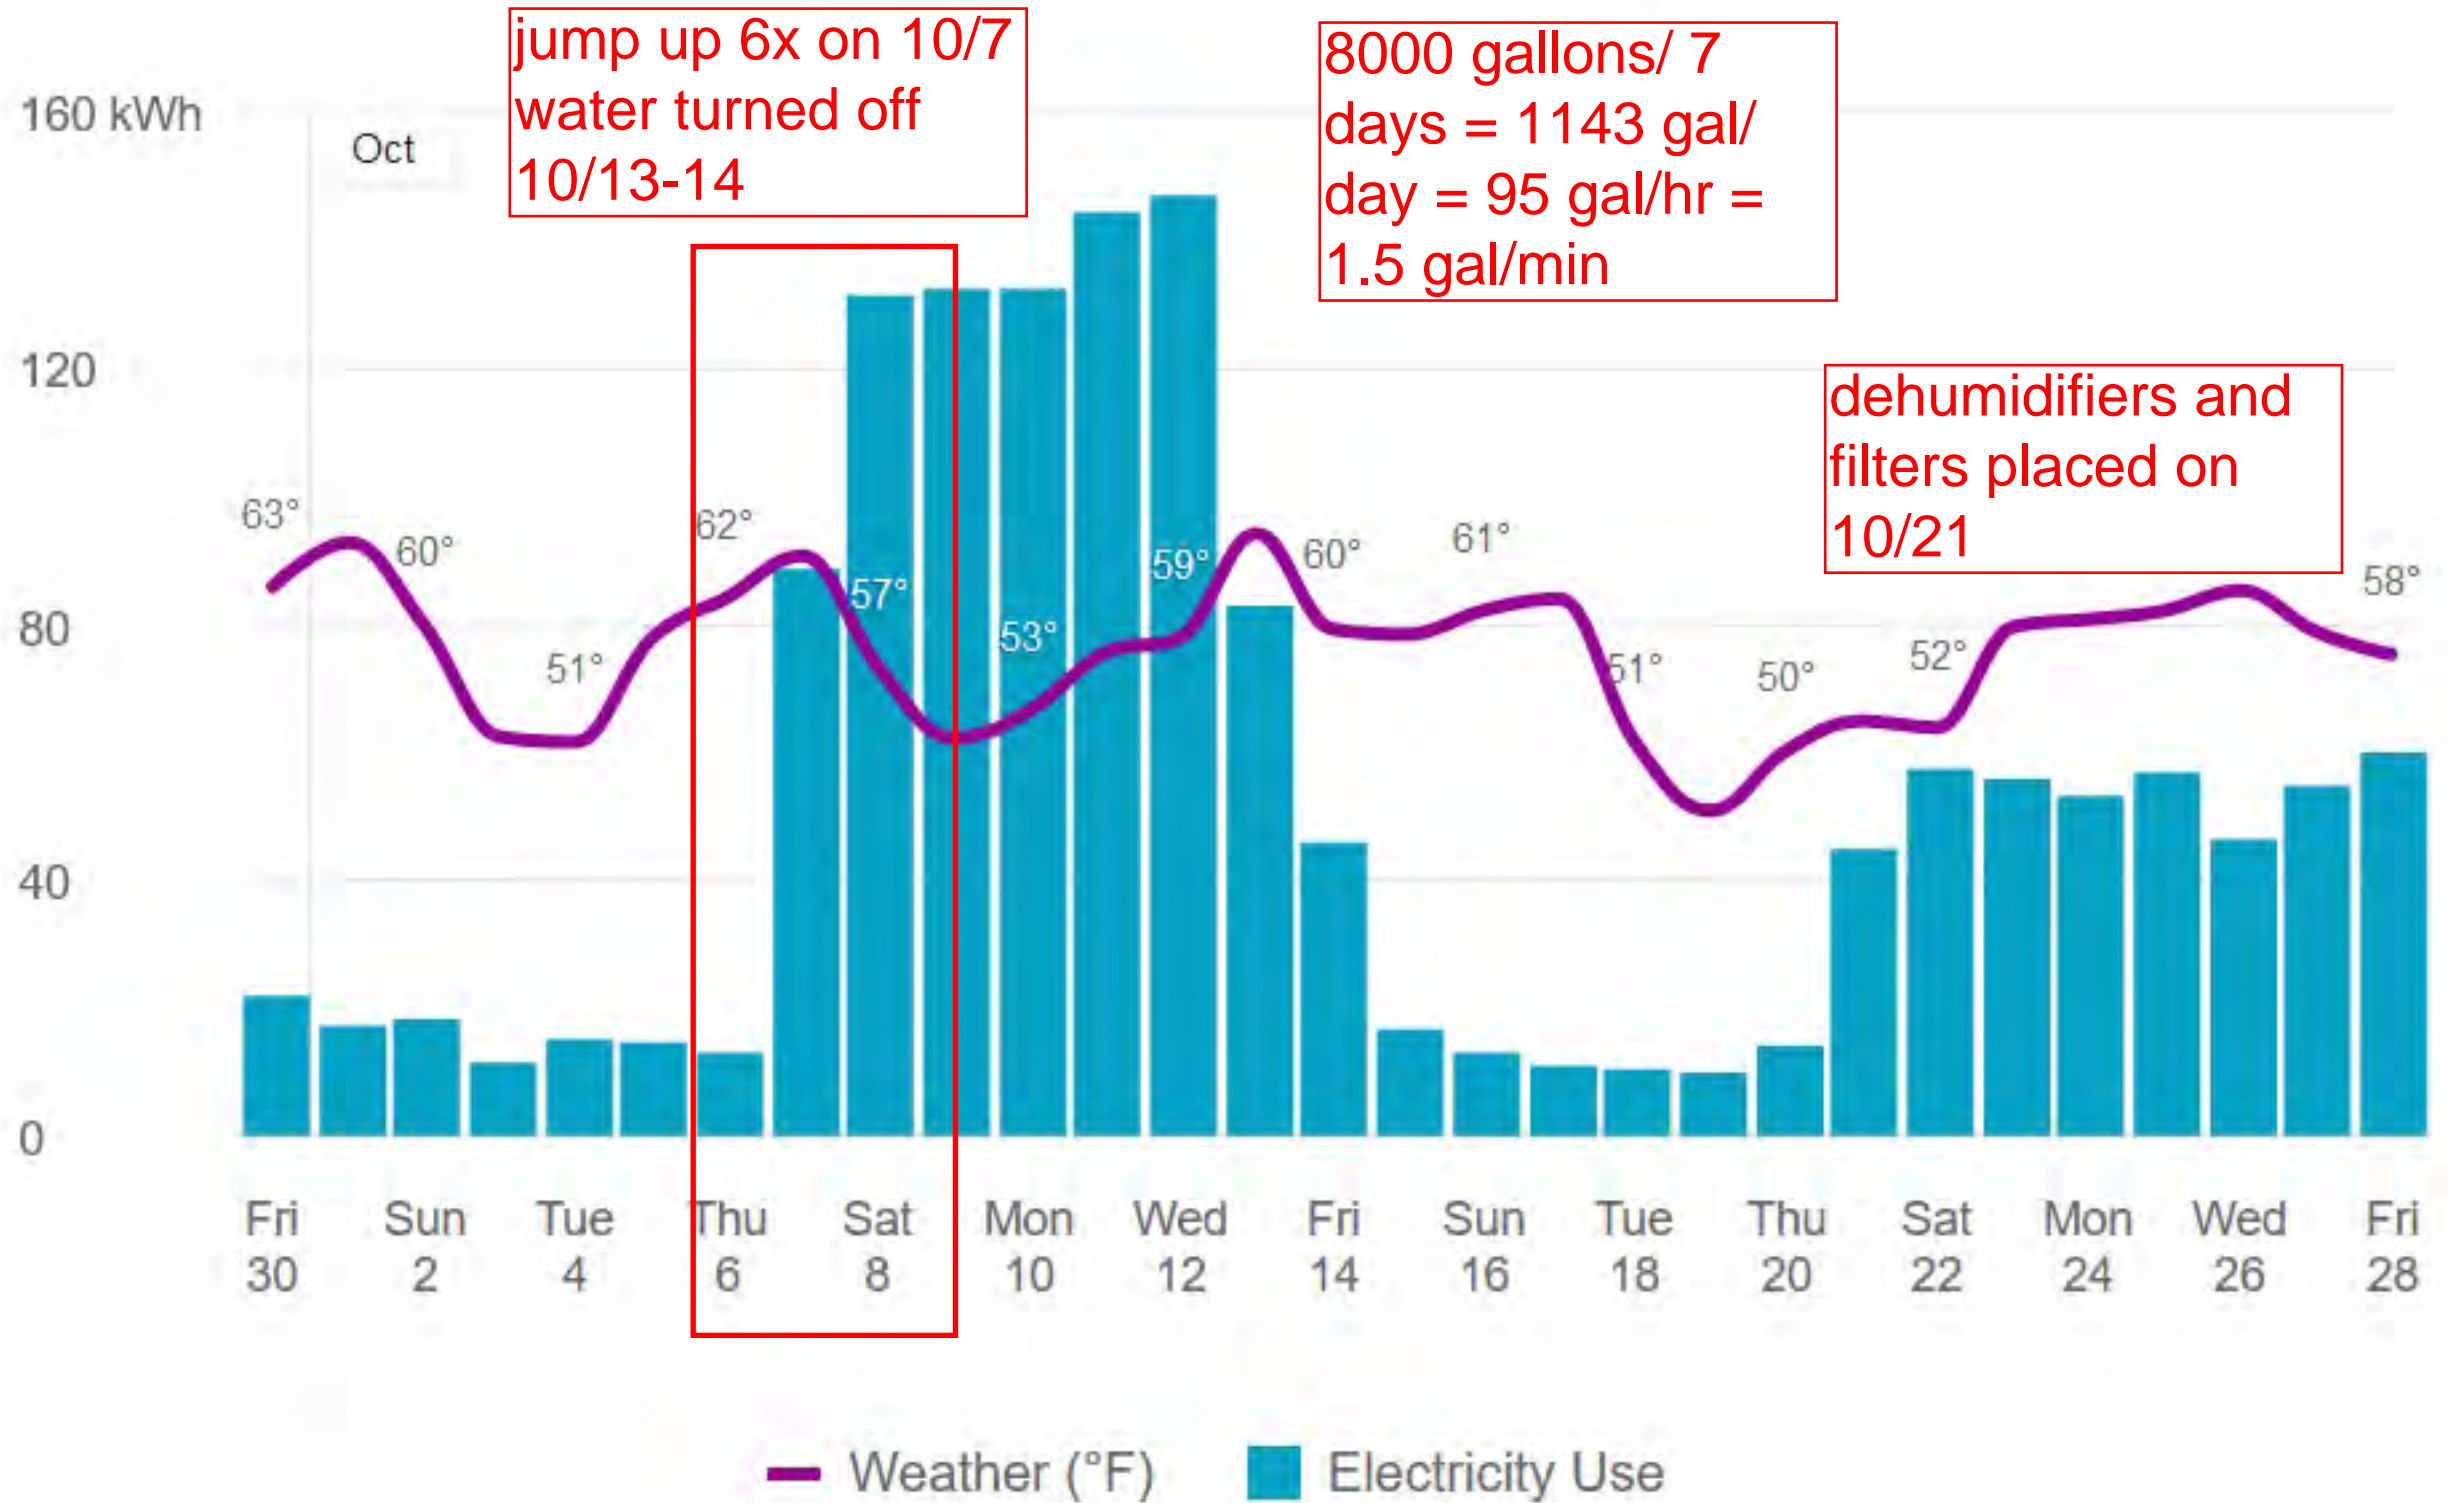

Bill view

Sep 30, 2022 - Oct 28, 2022

jump up 6x on 10/7  
water turned off  
10/13-14

8000 gallons/ 7  
days = 1143 gal/  
day = 95 gal/hr =  
1.5 gal/min

dehumidifiers and  
filters placed on  
10/21

Weather (°F) Electricity Use