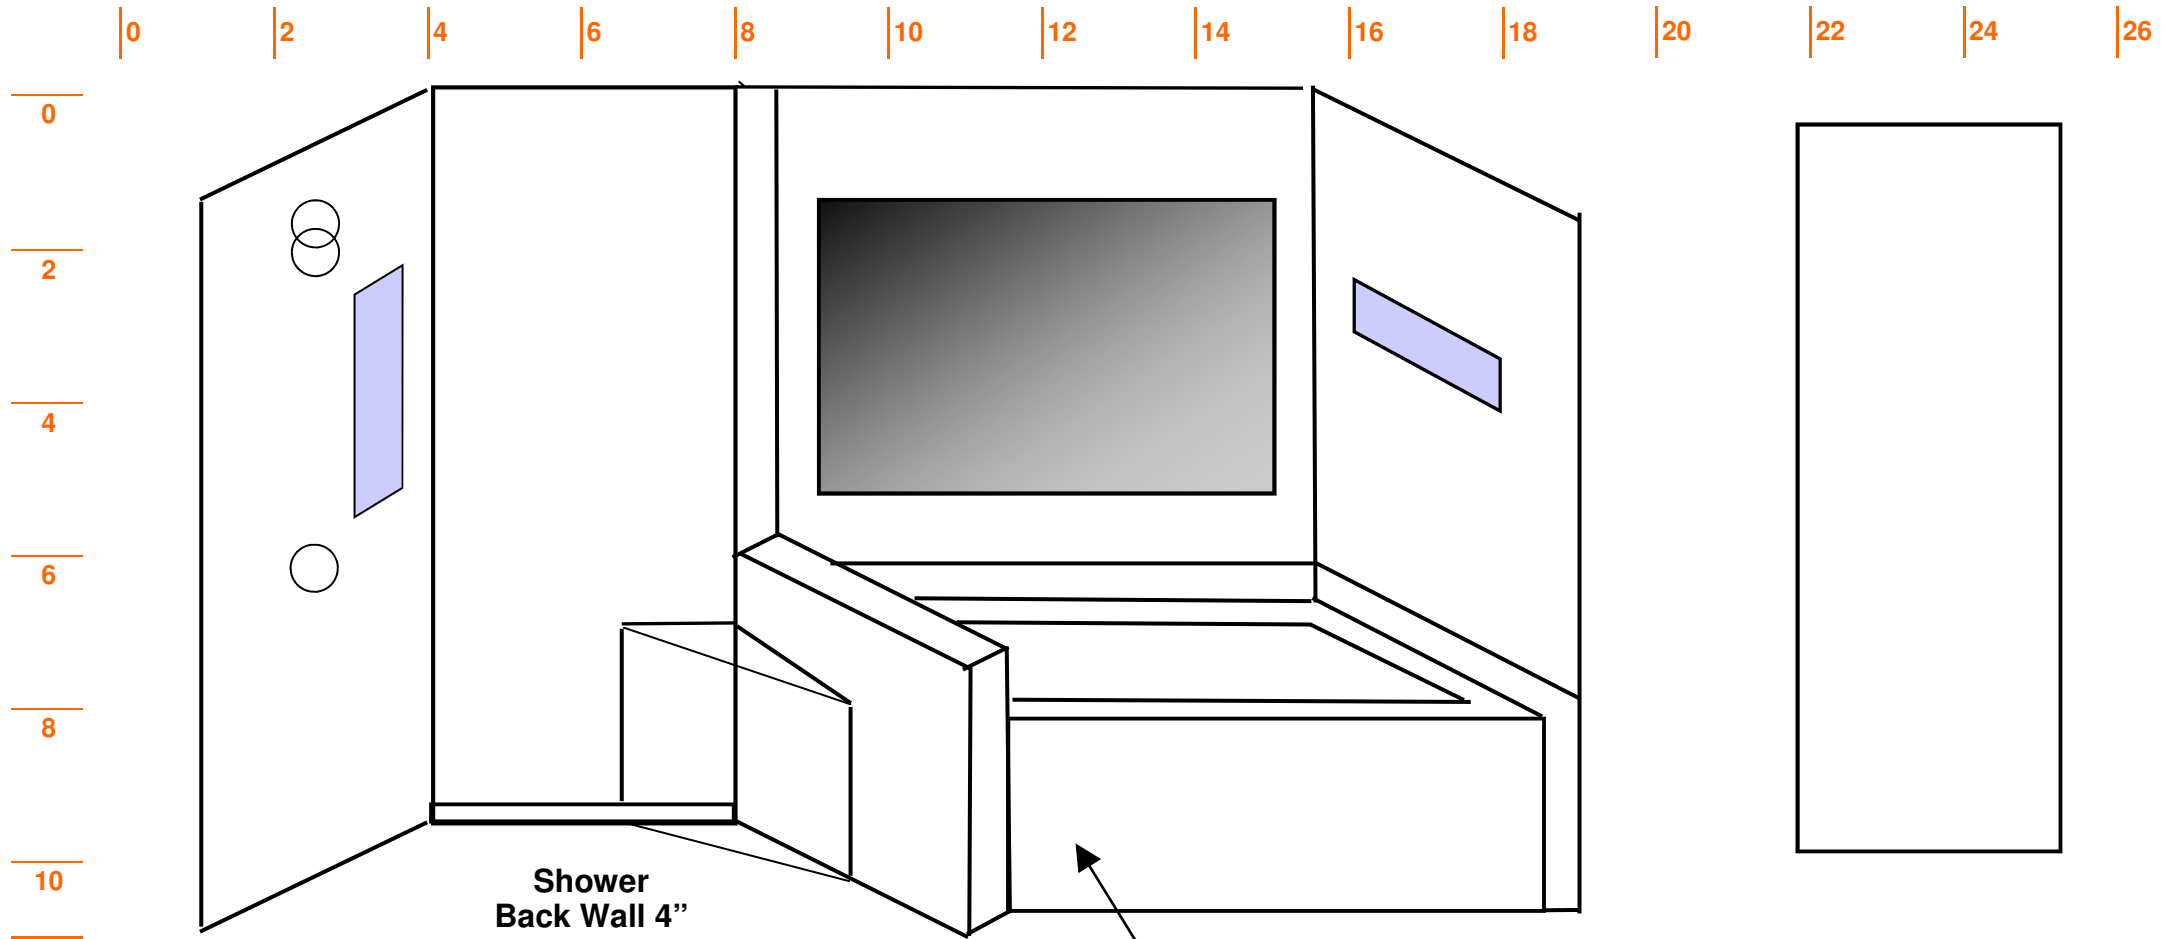

Cheikin_lewes_master_bath_wall_2023_06_06.pub

= Niche

Shower Top View

Bench in Corner

Tub Top View

- Question:**
- 1) How High Half wall ?
 - 2) Granite vendors
 - 3) Bench dimensions