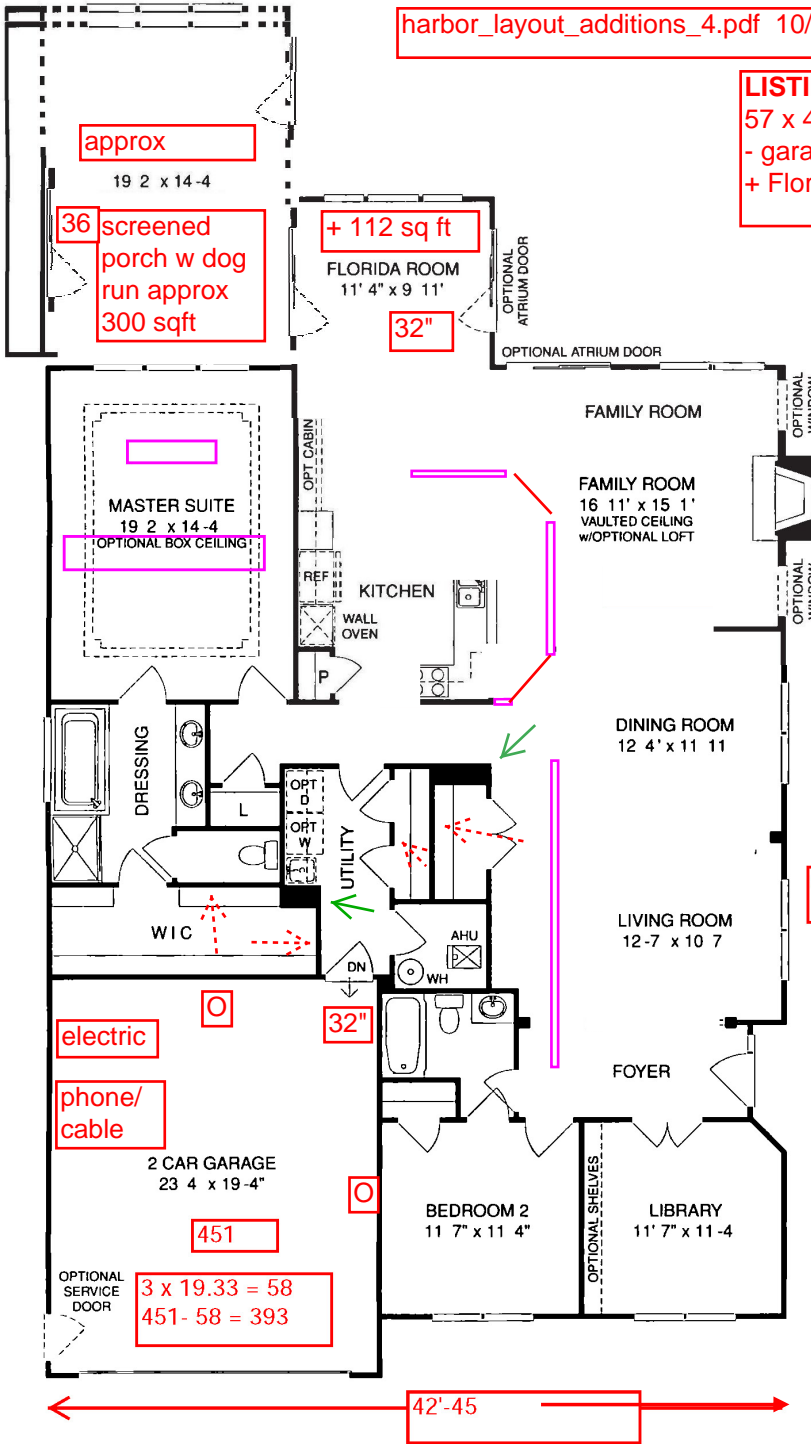

LISTING = 2216

57 x 42 = 2394; 57 x 45 = 2565
- garage 393 = 2001 or 2172
+ Florida (112) = 2013 or 2284

approx

19 2 x 14-4

36 screened porch w dog run approx 300 sqft

+ 112 sq ft

FLORIDA ROOM 11' 4" x 9' 11"

32"

pipes

remove/move

measure porch
measure dog run
measure front porch
measure foyer
measure barbie wall, closet
measure bedroom hall

57' (foyer 3'7"?)

42'-45"

electric

phone/cable

451

3 x 19.33 = 58
451 - 58 = 393

Harbor

First Floor Plan