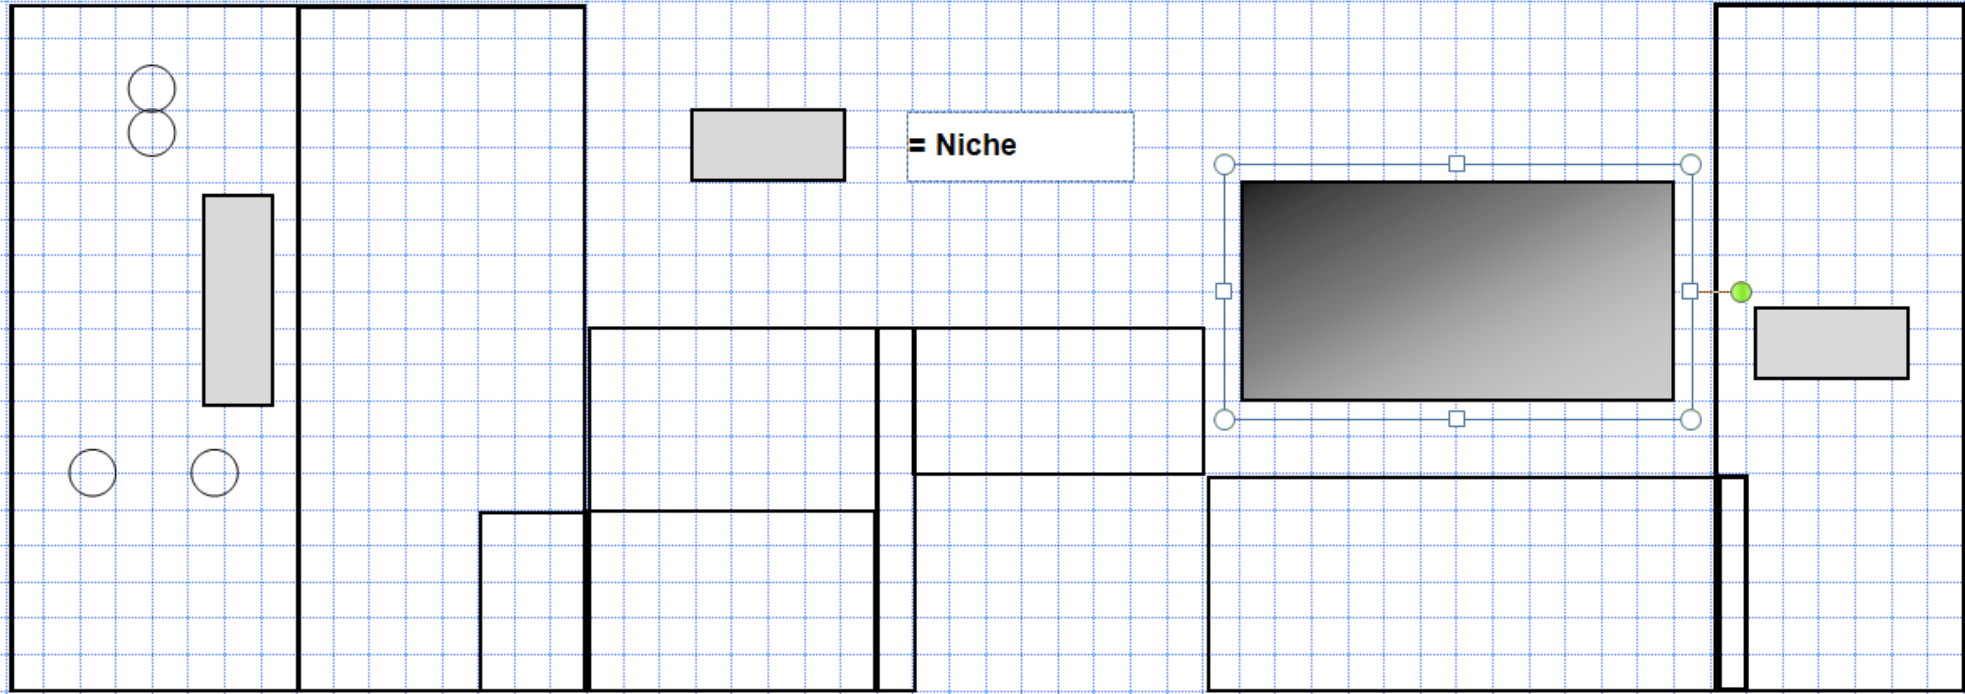

Cheikin_lewes_master_bath_wall_2023_05_17.pub

5 boxes/ inch = 2.5'

0 2 4 6 8 10 12 14 16 18 20 22 24 26

0

2

4

6

8

10

11

12

Left Wall

Back Wall

R Wall

Tub Left

Back Wall

R Wall

Bench 30 h x
18 d x __ w

Wall Edge

Shower Top View

Bench w Corner

Tub Top View