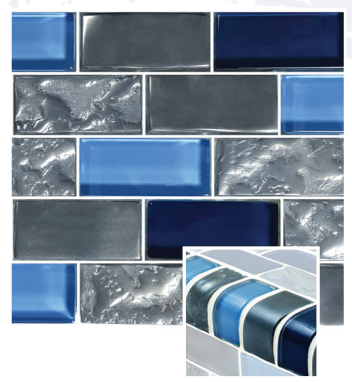

GL82323B2

GX82348B16 & TRIM-GX82348B16

Aegean Series:
Blue Charcoal Blend
GA62323B2 1 x 1

Aegean Series:
Blue Turquoise Slate Blend
GA62323B1 1 x 1

Titanium Series: Black Blend
GX82348K8 1 x 2
TRIM-GX82348K8 by the Linear Foot