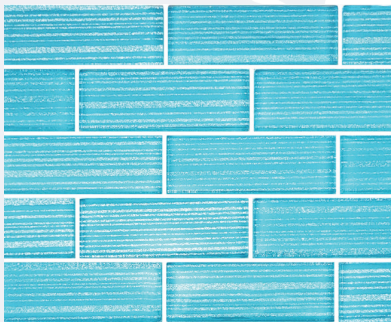

Pinnacle Series: Metallic Aqua
PS8154T12 1.5 x 4