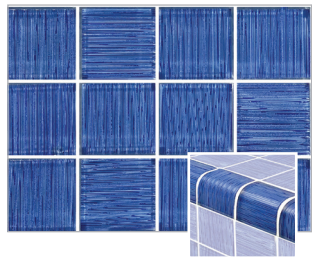

Mirage Series: Blue
GM84848B1 2 x 2
TRIM-GM84848B1 by the Linear Foot