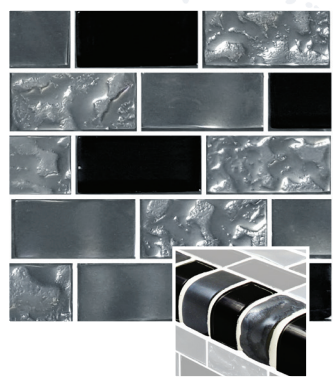

GL82323B2

GX82348B16 & TRIM-GX82348B16

Aegean Series:
Blue Charcoal Blend
GA62323B2 1 x 1

Aegean Series:
Blue Turquoise Slate Blend
GA62323B1 1 x 1

Titanium Series: Black Blend
GX82348K8 1 x 2
TRIM-GX82348K8 by the Linear Foot