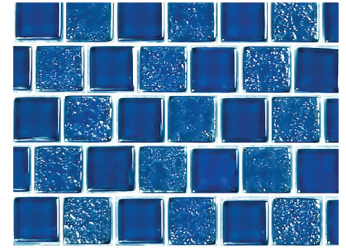

All images and designs ©2003-2022 Artistry in Mosaics, Inc.

ARTISTRY GLASS BLENDS

NOTE: Non-Stocking Items: Check for availability. Allow 3-4 Days for Delivery F.O.B. FT Pierce FL

AV8MXB22

Avalon Series: Blue
AV8MXB22 mixed