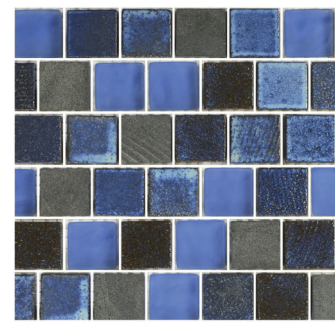

Lunar Series: Light Blue Blend
GL82323B1 1 x 1