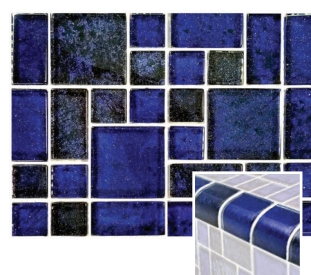

ARTISTRY GLASS BLENDS

NOTE: Non-Stocking Items: Check for availability. Allow 3-4 Days for Delivery F.O.B. FT Pierce FL

NF613B21

GC62348B6

Nightfall Series: Azure Black
NF613B21 1 x 3
NF6MXB21 mixed
TRIM-NF622B21 by the Linear Foot