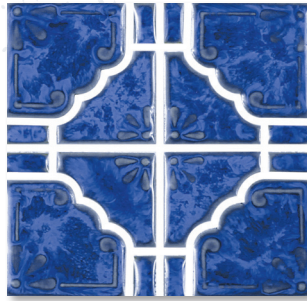

ME44, LAKE BLUE