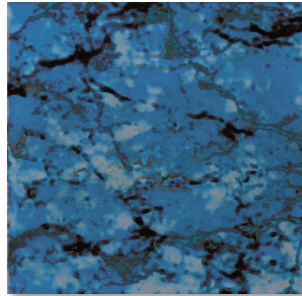

MAR3303, TEAL

MAR3309,
OLD WORLD BLUE

MAR6601, COBALT

MAR6603, TEAL

MAR6609,
OLD WORLD BLUE

MAR3301, COBALT tile application shown above.

POOL STAR 3x3, 6x6 Series

PSR1000, NIGHT BLUE