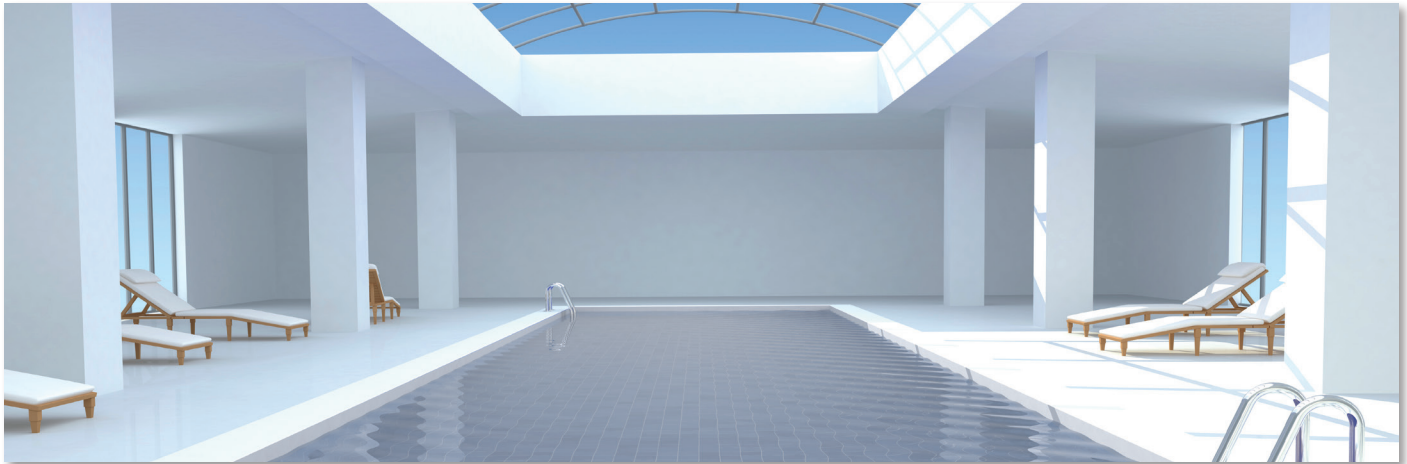

STO308, DARK BLUE

STO305, BLUE

DARK BLUE 3x3 tile application shown above.

DUOMO 6x6 Series

DU-LIBERTI

DU-ROMANICO

LeCORTI 6x6 Series

LE-RUPE