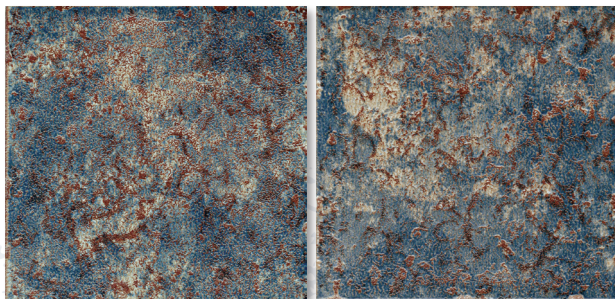

STB808, COBALT BLUE tile application shown above.

MOONBEAM Series

ME21, OLIVE BLUE

ME44, LAKE BLUE

STARMIST Series

STM810, POWDER BLUE

STM991, BLUEBERRY

MEDITERRANEAN OCEANA