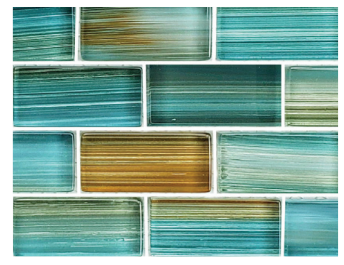

US POOL TILE
COMPANY

ARTISTRY GLASS BLENDS

NOTE: Non-Stocking Items: Check for availability. Allow 3-4 Days for Delivery F.O.B. FT Pierce FL

GW8M2348B10

GW8M2348B9

Watercolors Series: Aqua Blend
GW82348T5 1 x 2
TRIM-GW82348T5 by the Linear Foot
GW8M2348T5 mixed
TRIM-GW8M2348T5 by the Linear Foot