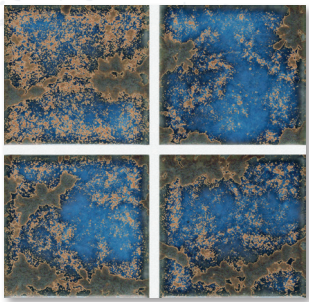

AZTEC 6x6

AZ-BLUE

AZ-BLUE 2X2

AZ-BLUE tile application shown above.

USP 3x3 Series

**3x3 TRIM TILE AVAILABLE (SBN & DA)
MAY NOT MATCH FIELD TILE
PLEASE REVIEW SAMPLES BEFORE INSTALLATION**

USP3310, TERRA BLUE