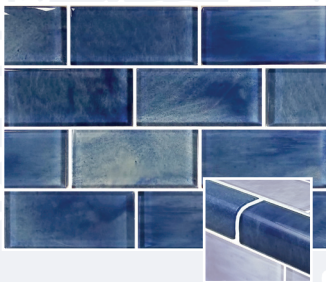

All images and designs ©2003-2022 Artistry in Mosaics, Inc.

ARTISTRY GLASS BLENDS

NOTE: Non-Stocking Items: Check for availability. Allow 3-4 Days for Delivery F.O.B. FT Pierce FL

GS84896K5

GS84896B2

Subway Series: Stratus Blue
GS84896B1 2 x 4
TRIM-GS84896B1 by the Linear Foot