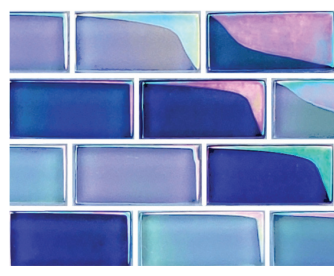

**Crystal Iridescent Series:
Bright Blue Blend**
GC82348B7 1 x 2