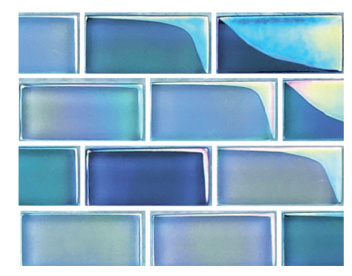

**Crystal Iridescent Series:
Sky Blue Blend**
GC82348B8 1 x 2

Please ask your US Pool Tile Representative for an Artistry In Mosaics master catalog showcasing ceramic and glass tile designs and custom capabilities or visit www.artistryinmosaics.com

All images and designs ©2003-2022 Artistry in Mosaics, Inc.