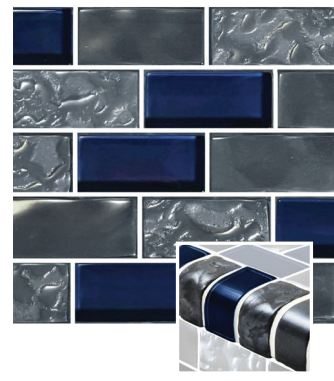

Titanium Series: Navy Blend
GX82348B15 1 x 2
TRIM-GX82348B15 by the Linear Foot