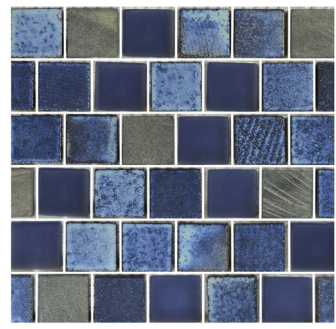

Lunar Series: Dark Blue Blend
GL82323B2 1 x 1