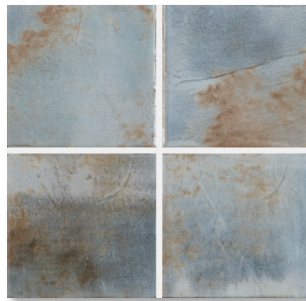

RBR323, EARTH