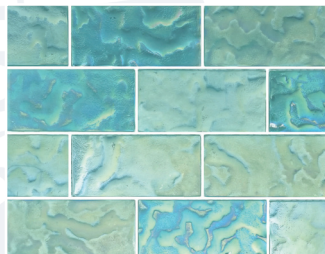

Subway Series: Jade
GS84896G1 2 x 4