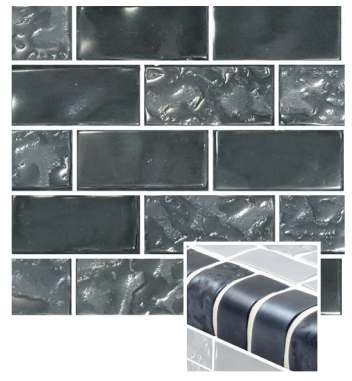

Titanium Series: Blue Blend
GX82348B16 1 x 2
TRIM-GX82348B16 by the Linear Foot

Lunar Series: Dark Blue Blend
GL82323B2 1 x 1

Lunar Series: Light Blue Blend
GL82323B1 1 x 1

Titanium Series: Navy Blend
GX82348B15 1 x 2
TRIM-GX82348B15 by the Linear Foot