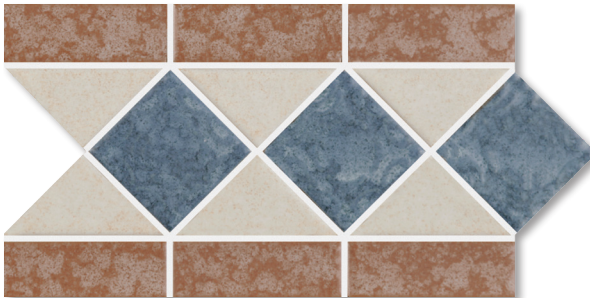

LS379, BLUE / BONE

LS382, BROWN / BONE

LS386, GREEN / BONE

PACIFIC BLUE tile application shown above.

BOTANICAL Series

BUE22, SKY BLUE

BUE37, TEAL

BUE40, NAVY BLUE