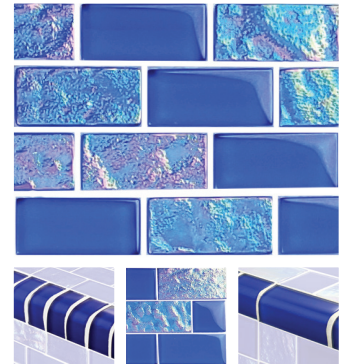

ARTISTRY GLASS BLENDS

NOTE: Non-Stocking Items: Check for availability. Allow 3-4 Days for Delivery F.O.B. FT Pierce FL

Twilight Series: Azure
GT82323B12 1 x 1
GT82348B12 1 x 2
TRIM-GT82348B12 by the Linear Foot
GT8M4896B12 mixed
TRIM-GT8M4896B12 by the Linear Foot

Twilight Series: Black
GT82323K5 1 x 1
GT82348K5 1 x 2
TRIM-GT82348K5 by the Linear Foot
GT8M4896K5 mixed
TRIM-GT8M4896K5 by the Linear Foot

Twilight Series: Turquoise
GT82323T4 1 x 1
GT82348T4 1 x 2
TRIM-GT82348T4 by the Linear Foot
GT8M4896T4 mixed
TRIM-GT8M4896T4 by the Linear Foot

Twilight Series: Royal Blue
GT82323B9 1 x 1
GT82348B9 1 x 2
TRIM-GT82348B9 by the Linear Foot
GT8M4896B9 mixed
TRIM-GT8M4896B9 by the Linear Foot