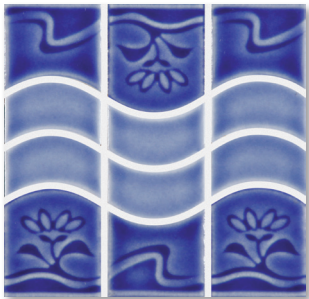

NEW SURF Series

NS220, ELECTRIC BLUE