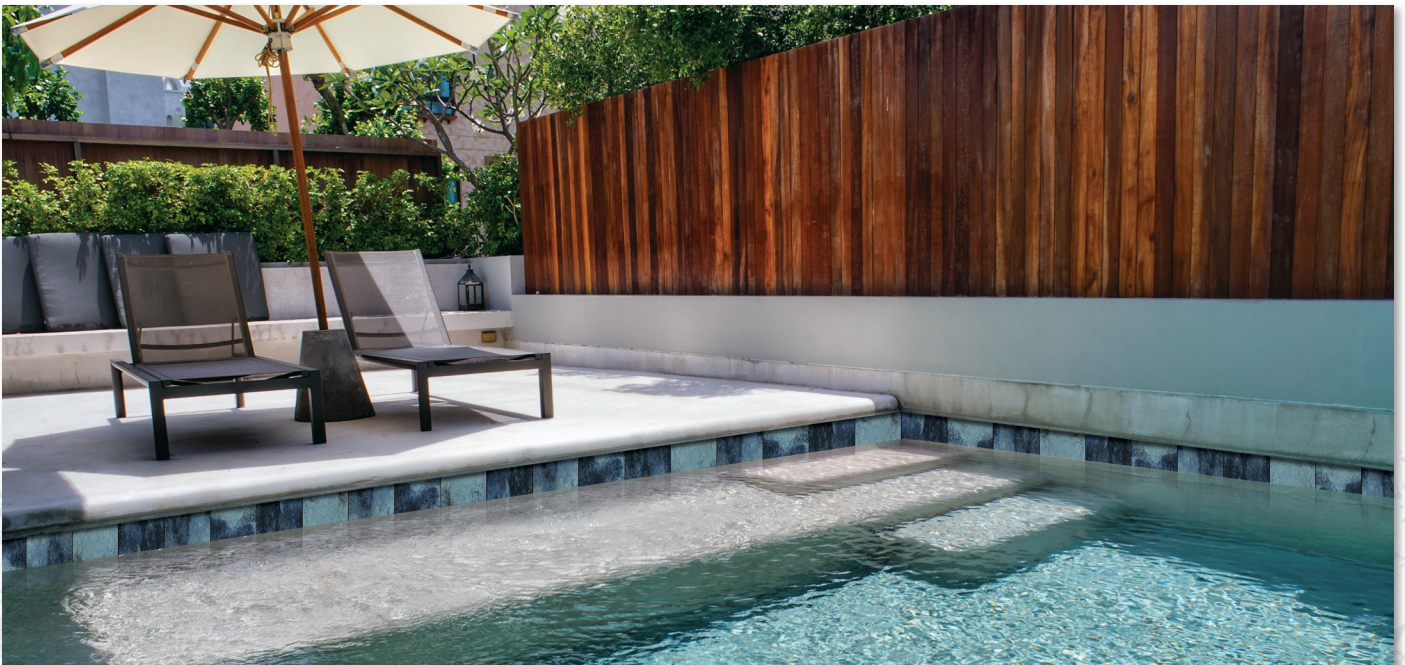

CIRR-BLACK tile application shown above.