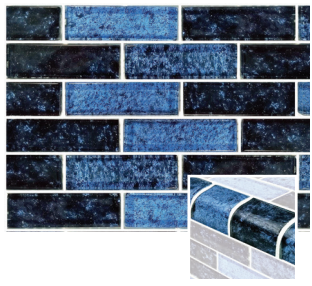

ARTISTRY GLASS BLENDS

NOTE: Non-Stocking Items: Check for availability. Allow 3-4 Days for Delivery F.O.B. FT Pierce FL

NF613B21

GC62348B6

Nightfall Series: Azure Black
NF613B21 1 x 3
NF6MXB21 mixed
TRIM-NF622B21 by the Linear Foot