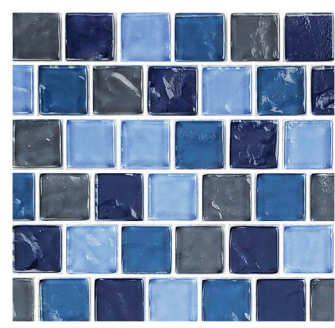

Aegean Series:
Blue Turquoise Slate Blend
GA62323B1 1 x 1