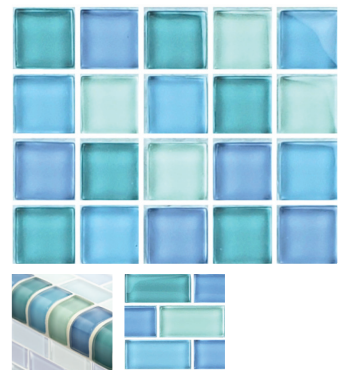

Crystal Series:

Turquoise Blue Blend
GC82323T1 1 x 1
GC82348T1 1 x 2
TRIM-GC82348T1 by the Linear Foot