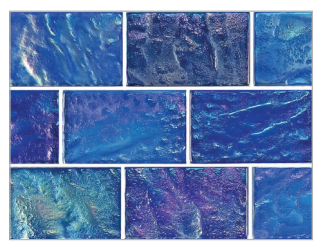

GC62348B6

Ocean Series: Light Blue Blend
GC64872B12 2 x 3