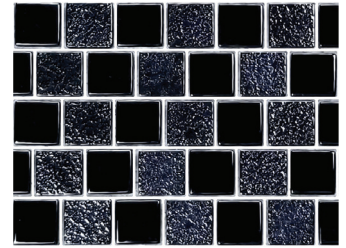

Signature Series: Black
SS82323K1 1 x 1