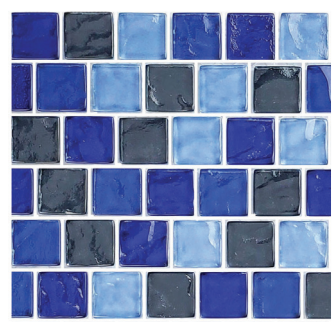

GL82323B2

Aegean Series:
Blue Charcoal Blend
GA62323B2 1 x 1