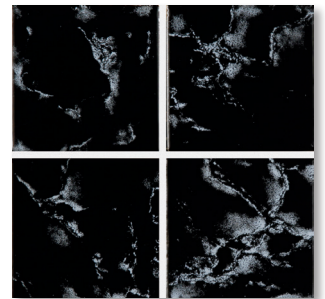

PSR2000, DAY BLUE

PSR3000, POOL BLUE

PSR4000, BLACK

PSR1003, NIGHT BLUE

PSR2003, DAY BLUE

PSR3003, POOL BLUE

PSR4003, BLACK

PSR1003, NIGHT BLUE tile application shown above.