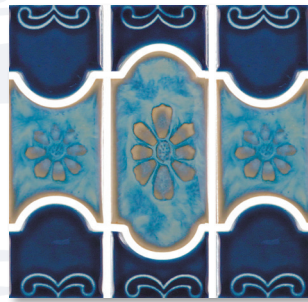

LS379, BLUE / BONE

LS382, BROWN / BONE

LS386, GREEN / BONE

PACIFIC BLUE tile application shown above.

BOTANICAL Series

BUE22, SKY BLUE

BUE37, TEAL

BUE40, NAVY BLUE