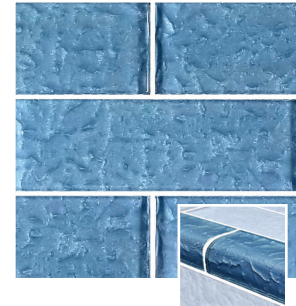

Moonscape Series: Steel Blue
MS826B2 2 x 6
TRIM-MS826B2 by the Linear Foot