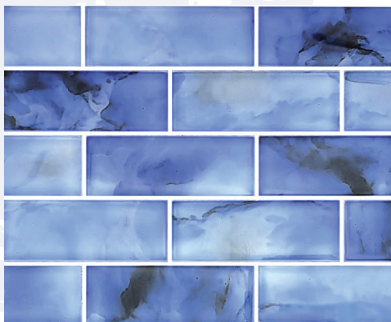

PS8154T12

Pinnacle Series: Metallic Aqua
PS8154T12 1.5 x 4

Pinnacle Series: Metallic Blue
PS8154B24 1.5 x 4

Pinnacle Series: Metallic Gray
PS8154K11 1.5 x 4

Pinnacle Series: Cloud Blue
PS8154B25 1.5 x 4

Pinnacle Series: Cloud White
PS8154W3 1.5 x 4