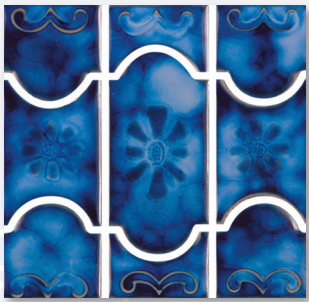

LS379, BLUE / BONE

LS382, BROWN / BONE

LS386, GREEN / BONE

PACIFIC BLUE tile application shown above.

BOTANICAL Series

BUE22, SKY BLUE

BUE37, TEAL

BUE40, NAVY BLUE