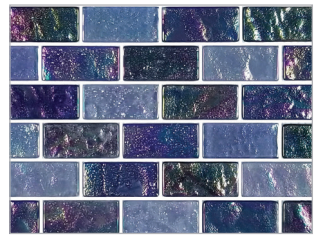

Ocean Series: Blue Blend
GC62348B6 1 x 2

Please ask your US Pool Tile Representative for an Artistry In Mosaics master catalog showcasing ceramic and glass tile designs and custom capabilities or visit www.artistryinmosaics.com

All images and designs ©2003-2022 Artistry in Mosaics, Inc.