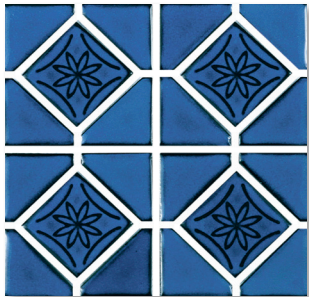

STB808, COBALT BLUE tile application shown above.

MOONBEAM Series

ME21, OLIVE BLUE

ME44, LAKE BLUE

STARMIST Series

STM810, POWDER BLUE

STM991, BLUEBERRY

MEDITERRANEAN OCEANA