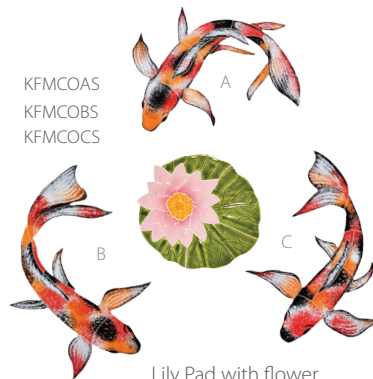

Loggerhead Turtle Green
 20 x 20 TLOGREL
 15 x 15 TLOGREM
 8 x 8 TLOGRES
 6" TLOGREB

Loggerhead Turtle Brown
 20 x 20 TLOBROL
 15 x 15 TLOBROM
 8 x 8 TLOBROS
 6" TLOBROB

Sunset Palms
 48 x 48 SPMCOL

In Your Face Shark
 38 x 42 SIFBLUL

Mermaid
 60 x 42 MERBLUL

Koi Fish
 7 x 10 A KFMCOAS
 7 x 10 B KFMCOBS
 7 x 10 C KFMCOCS

Lily Pad with flower
 6 x 6 LFLMCOS

Seahorse
 19 x 8 blue SEABLULL
 19 x 8 brown SEABROLL
 13 x 6 blue SEABLURS
 13 x 6 brown SEABRORS