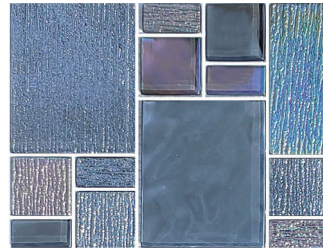

Avalon Series: Gray
AV8MXX10 mixed