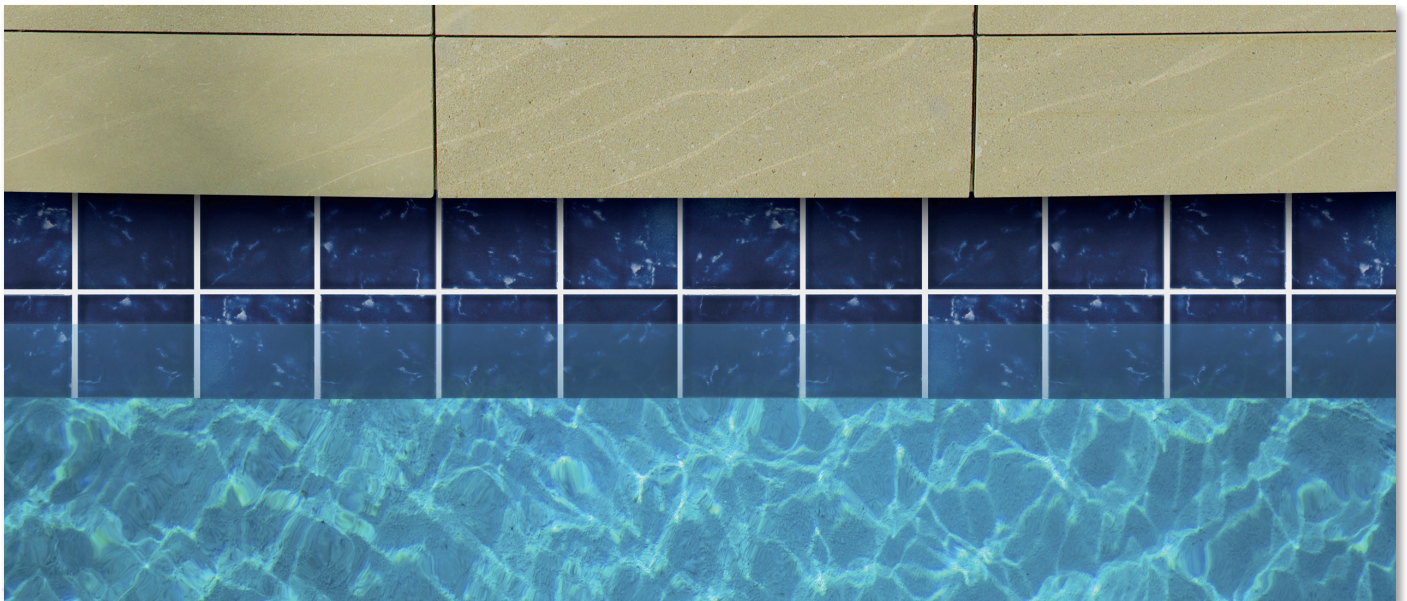

PSR2000, DAY BLUE

PSR3000, POOL BLUE

PSR4000, BLACK

PSR1003, NIGHT BLUE

PSR2003, DAY BLUE

PSR3003, POOL BLUE

PSR4003, BLACK

PSR1003, NIGHT BLUE tile application shown above.