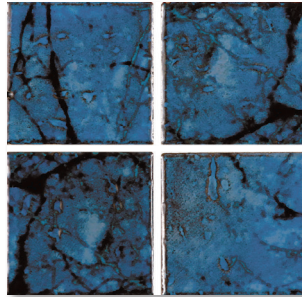

MAR3309,
OLD WORLD BLUE