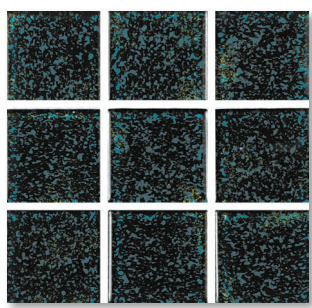

GC-TEALSPECKLED,
TEAL SPECKLED