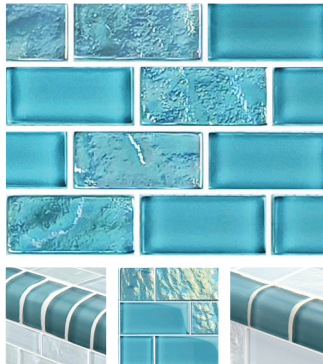

ARTISTRY GLASS BLENDS

NOTE: Non-Stocking Items: Check for availability. Allow 3-4 Days for Delivery F.O.B. FT Pierce FL

Twilight Series: Azure
GT82323B12 1 x 1
GT82348B12 1 x 2
TRIM-GT82348B12 by the Linear Foot
GT8M4896B12 mixed
TRIM-GT8M4896B12 by the Linear Foot

Twilight Series: Black
GT82323K5 1 x 1
GT82348K5 1 x 2
TRIM-GT82348K5 by the Linear Foot
GT8M4896K5 mixed
TRIM-GT8M4896K5 by the Linear Foot

Twilight Series: Turquoise
GT82323T4 1 x 1
GT82348T4 1 x 2
TRIM-GT82348T4 by the Linear Foot
GT8M4896T4 mixed
TRIM-GT8M4896T4 by the Linear Foot

Twilight Series: Royal Blue
GT82323B9 1 x 1
GT82348B9 1 x 2
TRIM-GT82348B9 by the Linear Foot
GT8M4896B9 mixed
TRIM-GT8M4896B9 by the Linear Foot