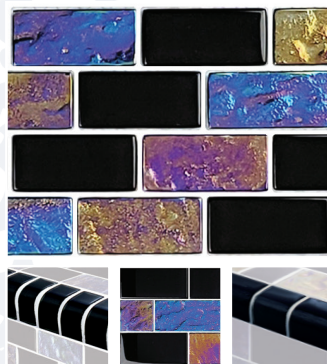

ARTISTRY GLASS BLENDS

NOTE: Non-Stocking Items: Check for availability. Allow 3-4 Days for Delivery F.O.B. FT Pierce FL

Twilight Series: Azure
GT82323B12 1 x 1
GT82348B12 1 x 2
TRIM-GT82348B12 by the Linear Foot
GT8M4896B12 mixed
TRIM-GT8M4896B12 by the Linear Foot

Twilight Series: Black
GT82323K5 1 x 1
GT82348K5 1 x 2
TRIM-GT82348K5 by the Linear Foot
GT8M4896K5 mixed
TRIM-GT8M4896K5 by the Linear Foot

Twilight Series: Turquoise
GT82323T4 1 x 1
GT82348T4 1 x 2
TRIM-GT82348T4 by the Linear Foot
GT8M4896T4 mixed
TRIM-GT8M4896T4 by the Linear Foot

Twilight Series: Royal Blue
GT82323B9 1 x 1
GT82348B9 1 x 2
TRIM-GT82348B9 by the Linear Foot
GT8M4896B9 mixed
TRIM-GT8M4896B9 by the Linear Foot