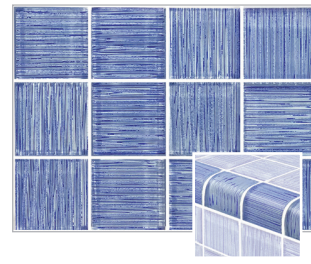

Mirage Series: Light Blue
GM84848B2 2 x 2
TRIM-GM84848B2 by the Linear Foot