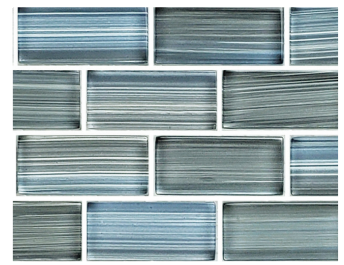

Watercolors Series: Steel Blue Gray Blend
GW82348B9 1 x 2
TRIM-GW82348B9 by the Linear Foot
GW8M2348B9 mixed
TRIM-GW8M2348B9 by the Linear Foot