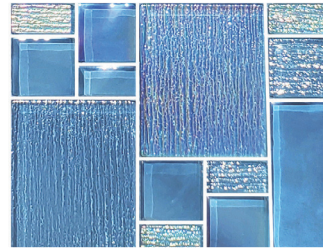

Avalon Series: Blue
AV8MXB22 mixed