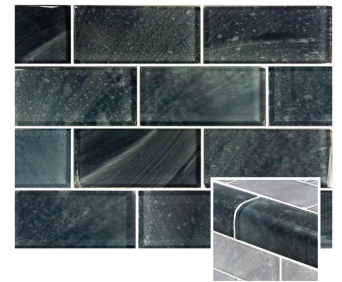

GS84896B2

Subway Series: Stratus Gray
GS84896B2 2 x 4
TRIM-GS84896B2 by the Linear Foot