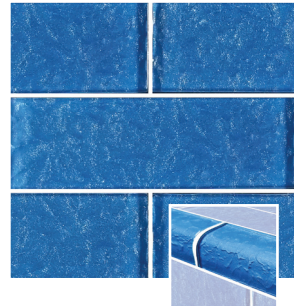

Moonscape Series: Blue
MS826B1 2 x 6
TRIM-MS826B1 by the Linear Foot