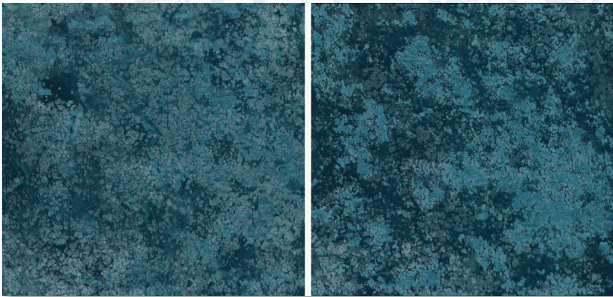

TROPIC ISLE 6x6 Series

TI-ARUBA