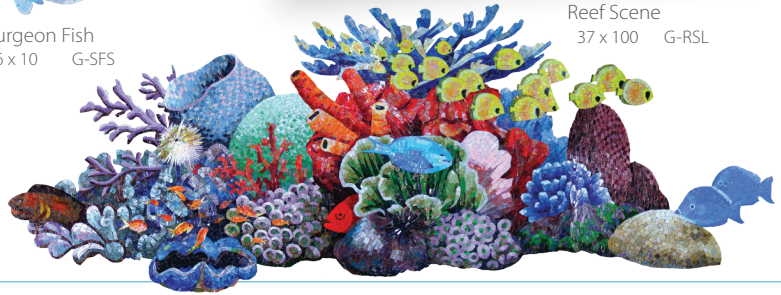

Our mosaic tile has passed ASTM C1026 Standard Test Method for resistance to freeze/thaw cycling, and is impervious to normal pool chemicals. We guarantee our mosaics for life.

Glass Tile Designs

Custom Designs

If you can dream it, we can create it!
Unmatched Residential and Commercial Custom Capabilities.

Esage

Please ask your US Pool Tile Representative for an Artistry In Mosaics master catalog showcasing ceramic and glass tile designs and custom capabilities or visit www.artistryinmosaics.com

All images and designs ©2003-2022 Artistry in Mosaics, Inc.