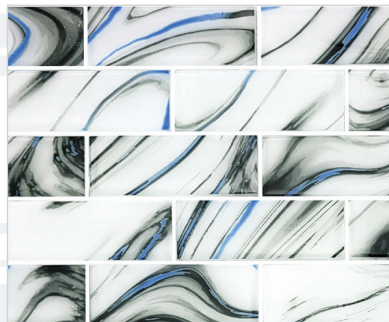

PS8154T12

Pinnacle Series: Metallic Aqua
PS8154T12 1.5 x 4

Pinnacle Series: Metallic Blue
PS8154B24 1.5 x 4

Pinnacle Series: Metallic Gray
PS8154K11 1.5 x 4

Pinnacle Series: Cloud Blue
PS8154B25 1.5 x 4

Pinnacle Series: Cloud White
PS8154W3 1.5 x 4