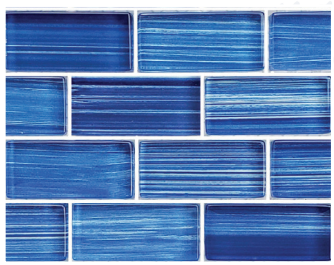

US POOL TILE
COMPANY

ARTISTRY GLASS BLENDS

NOTE: Non-Stocking Items: Check for availability. Allow 3-4 Days for Delivery F.O.B. FT Pierce FL

GW8M2348B10

GW8M2348B9

Watercolors Series: Aqua Blend
GW82348T5 1 x 2
TRIM-GW82348T5 by the Linear Foot
GW8M2348T5 mixed
TRIM-GW8M2348T5 by the Linear Foot