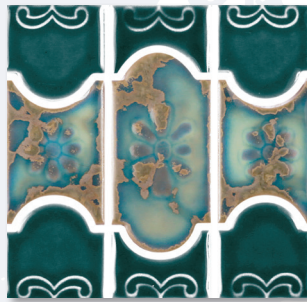

LS379, BLUE / BONE

LS382, BROWN / BONE

LS386, GREEN / BONE

PACIFIC BLUE tile application shown above.

BOTANICAL Series

BUE22, SKY BLUE

BUE37, TEAL

BUE40, NAVY BLUE