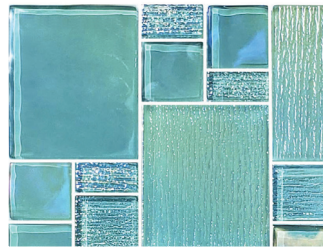

Avalon Series: Seafoam
AV8MXT8 mixed