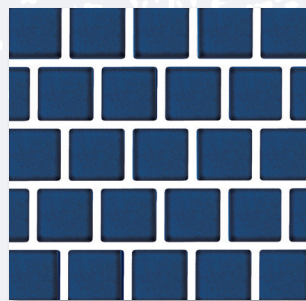

USP1110, TERRA BLUE

USP1120, BLUE

USP1137, MIDNITE BLUE

USP1139, BLACK

USP1140, GRAY

USP1150, COBALT BLUE

USP1195, CARIBBEAN BLUE

MOUNTAIN STONE Series