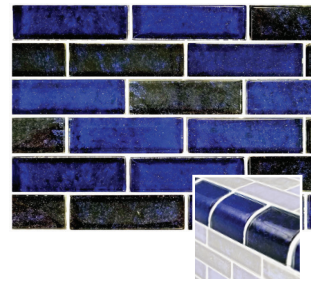

ARTISTRY GLASS BLENDS

NOTE: Non-Stocking Items: Check for availability. Allow 3-4 Days for Delivery F.O.B. FT Pierce FL

NF613B21

GC62348B6

Nightfall Series: Azure Black
NF613B21 1 x 3
NF6MXB21 mixed
TRIM-NF622B21 by the Linear Foot