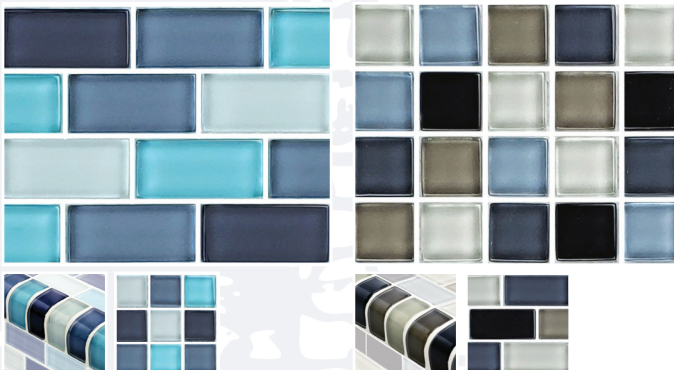

Signature Series: Blue
SS82323B1 1 x 1

Avalon Series: Seafoam
AV8MXT8 mixed

Signature Series: Black
SS82323K1 1 x 1

Avalon Series: Gray
AV8MXX10 mixed

Signature Series: Gray
SS82323K2 1 x 1

Crystal Series: