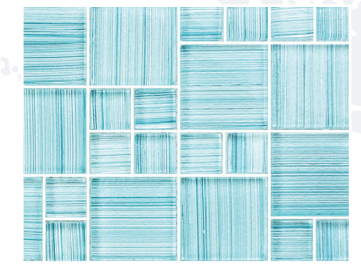

US POOL TILE
COMPANY

ARTISTRY GLASS BLENDS

NOTE: Non-Stocking Items: Check for availability. Allow 3-4 Days for Delivery F.O.B. FT Pierce FL

GW8M2348B10

GW8M2348B9

Watercolors Series: Aqua Blend
GW82348T5 1 x 2
TRIM-GW82348T5 by the Linear Foot
GW8M2348T5 mixed
TRIM-GW8M2348T5 by the Linear Foot