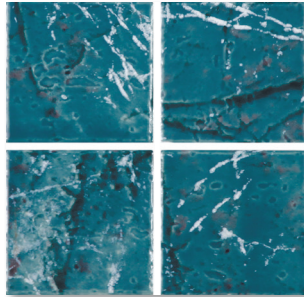

BUE44, LAKE BLUE

HIMALAYA 6x6 Series

HIM-ANNAPURNA

HIM-K2

HIM-PUMORI

HIM-PUMORI tile application shown above.

MARBLEIZED 3x3, 6x6 Series

MAR3301, COBALT