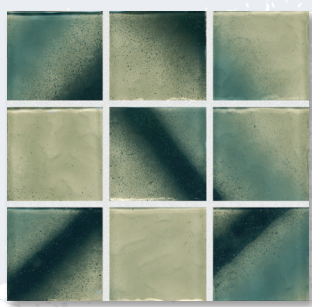

GLASS 2x2 TILE Series

GC-BLENDBLGR,
BLUE/GREEN BLEND

GC-BLENDBLUE,
BLUE BLEND

GC-ELECBLUE,
ELECTRIC BLUE

GC-ELBLUESPECK,
ELECTRIC BLUE SPECKLED

GC-GRAYBLUE,
GRAY/BLUE BLEND

GC-TANBROWN,
TAN/BROWN BLEND

GC-TANCOPPER,
TAN/COPPER BLEND