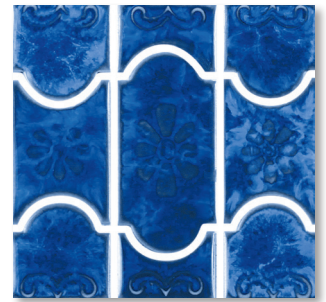

LS379, BLUE / BONE

LS382, BROWN / BONE

LS386, GREEN / BONE

PACIFIC BLUE tile application shown above.

BOTANICAL Series

BUE22, SKY BLUE

BUE37, TEAL

BUE40, NAVY BLUE