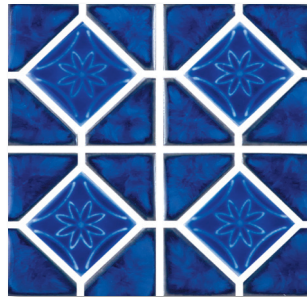

STB808, COBALT BLUE tile application shown above.

MOONBEAM Series

ME21, OLIVE BLUE

ME44, LAKE BLUE

STARMIST Series

STM810, POWDER BLUE

STM991, BLUEBERRY

MEDITERRANEAN OCEANA