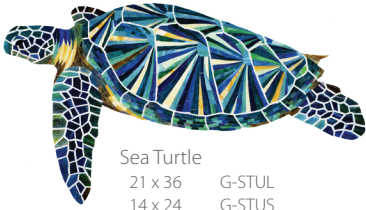

Our mosaic tile has passed ASTM C1026 Standard Test Method for resistance to freeze/thaw cycling, and is impervious to normal pool chemicals. We guarantee our mosaics for life.

Glass Tile Designs

Sea Turtle
21 x 36 G-STUL
14 x 24 G-STUS