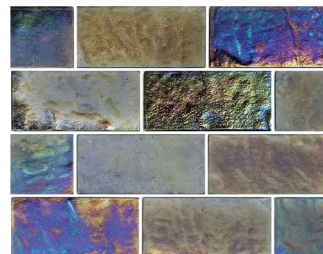

Subway Series: Tungsten
GS84896K4 2 x 4