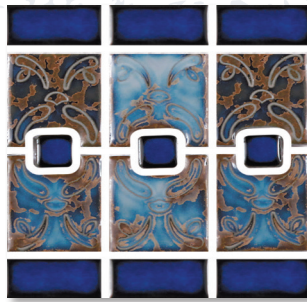

LC2440S, TERRA BLUE