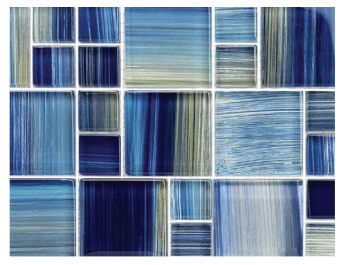

US POOL TILE
COMPANY

ARTISTRY GLASS BLENDS

NOTE: Non-Stocking Items: Check for availability. Allow 3-4 Days for Delivery F.O.B. FT Pierce FL

GW8M2348B10

GW8M2348B9

Watercolors Series: Aqua Blend
GW82348T5 1 x 2
TRIM-GW82348T5 by the Linear Foot
GW8M2348T5 mixed
TRIM-GW8M2348T5 by the Linear Foot