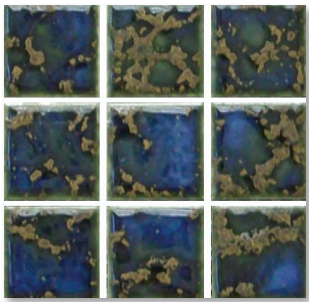

USP3320, BLUE

USP3337, MIDNITE BLUE

USP3339, BLACK

USP3340, GRAY

USP3350, COBALT BLUE

USP3395, CARIBBEAN BLUE

USP3320 BLUE tile application shown above.

USP 2x2 Series