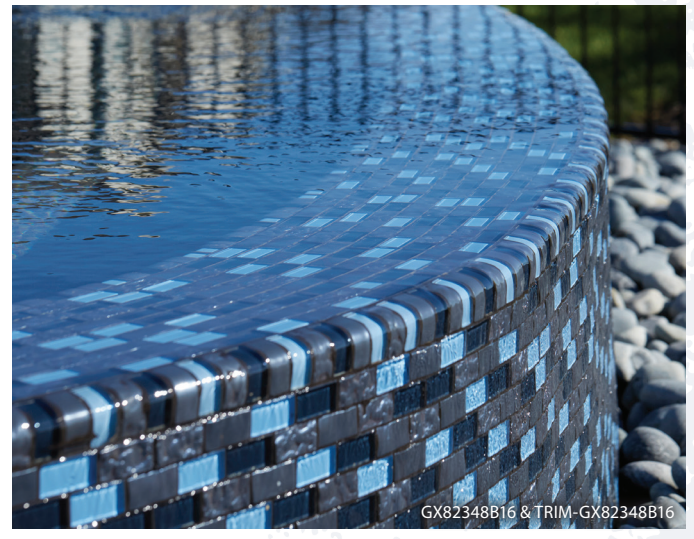

US POOL TILE
COMPANY

ARTISTRY GLASS BLENDS

NOTE: Non-Stocking Items: Check for availability. Allow 3-4 Days for Delivery F.O.B. FT Pierce FL

Please ask your US Pool Tile Representative for an Artistry In Mosaics master catalog showcasing ceramic and glass tile designs and custom capabilities or visit www.artistryinmosaics.com

All images and designs ©2003-2022 Artistry in Mosaics, Inc.