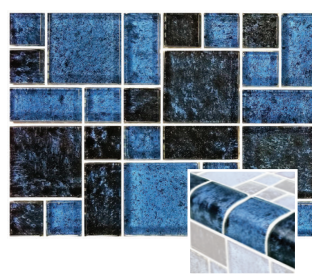

ARTISTRY GLASS BLENDS

NOTE: Non-Stocking Items: Check for availability. Allow 3-4 Days for Delivery F.O.B. FT Pierce FL

NF613B21

GC62348B6

Nightfall Series: Azure Black
NF613B21 1 x 3
NF6MXB21 mixed
TRIM-NF622B21 by the Linear Foot