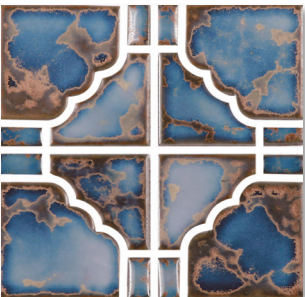

LE-RUPE tile application shown above.

TROPIC ISLE 6x6 Series

TI-ARUBA

TI-BARBADOS

TI-ARUBA tile application shown above.

SUNBURST Series

STB807, TERRA BLUE

STB808, COBALT BLUE