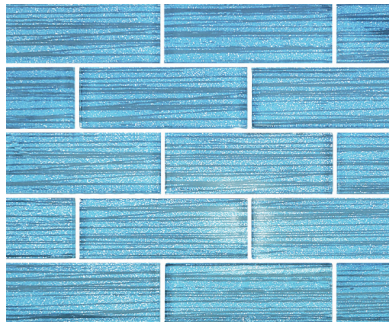

Pinnacle Series: Metallic Blue
PS8154B24 1.5 x 4