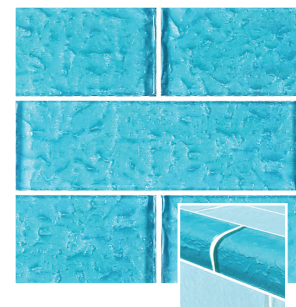

ARTISTRY GLASS BLENDS

NOTE: Non-Stocking Items: Check for availability. Allow 3-4 Days for Delivery F.O.B. FT Pierce FL

MS826K1

Moonscape Series: Gray
MS826K7 2 x 6
TRIM-MS826K7 by the Linear Foot

MS866K7 6 x 6