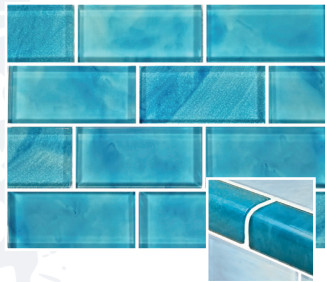

All images and designs ©2003-2022 Artistry in Mosaics, Inc.

ARTISTRY GLASS BLENDS

NOTE: Non-Stocking Items: Check for availability. Allow 3-4 Days for Delivery F.O.B. FT Pierce FL

GS84896K5

GS84896B2

Subway Series: Stratus Blue
GS84896B1 2 x 4
TRIM-GS84896B1 by the Linear Foot