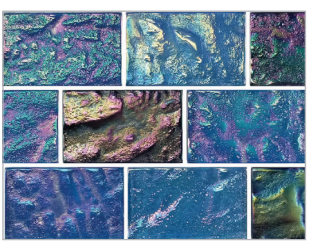

Ocean Series: Dark Blue Blend
GC64872B13 2 x 3