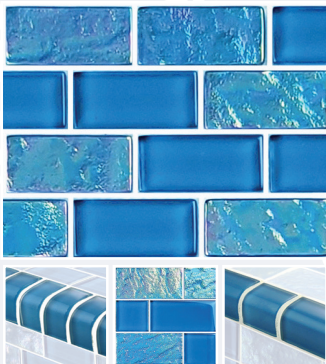

ARTISTRY GLASS BLENDS

NOTE: Non-Stocking Items: Check for availability. Allow 3-4 Days for Delivery F.O.B. FT Pierce FL

Twilight Series: Azure
GT82323B12 1 x 1
GT82348B12 1 x 2
TRIM-GT82348B12 by the Linear Foot
GT8M4896B12 mixed
TRIM-GT8M4896B12 by the Linear Foot

Twilight Series: Black
GT82323K5 1 x 1
GT82348K5 1 x 2
TRIM-GT82348K5 by the Linear Foot
GT8M4896K5 mixed
TRIM-GT8M4896K5 by the Linear Foot

Twilight Series: Turquoise
GT82323T4 1 x 1
GT82348T4 1 x 2
TRIM-GT82348T4 by the Linear Foot
GT8M4896T4 mixed
TRIM-GT8M4896T4 by the Linear Foot

Twilight Series: Royal Blue
GT82323B9 1 x 1
GT82348B9 1 x 2
TRIM-GT82348B9 by the Linear Foot
GT8M4896B9 mixed
TRIM-GT8M4896B9 by the Linear Foot