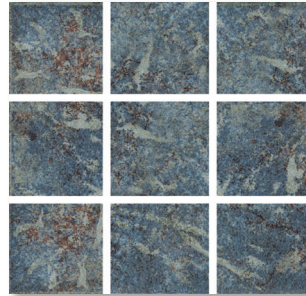

AZ-BLUE 2X2