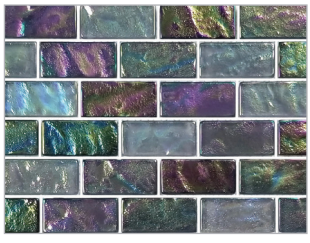

Ocean Series: Black Blend
GC62348K4 1 x 2

Please ask your US Pool Tile Representative for an Artistry In Mosaics master catalog showcasing ceramic and glass tile designs and custom capabilities or visit www.artistryinmosaics.com

All images and designs ©2003-2022 Artistry in Mosaics, Inc.