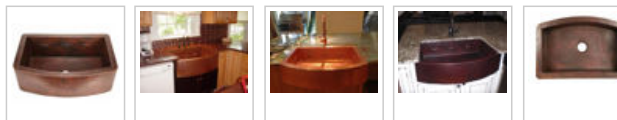

Home | Copper Farmhouse Sinks | **SoLuna Copper Farmhouse Sink | 33" Rounded Front w/Stars**

SoLuna Copper Farmhouse Sink | 33" Rounded Front w/Stars

Model #: CK7526M35

Reviews

10 (2 reviews)

- 7 embossed stars (3 on back panel, 2 on each side)
- Four unique patina options, 14-gauge copper
- Fits standard 33" wide kitchen cabinet
- Made by 3rd generation coppersmiths
- Customization available, please contact us for details
- Free shipping to lower 48 states and Canada!

Finish Shown: *Matte Copper* in images 1 - 2, *Rio Grande* in images 4 - 7
Installation: Farmhouse

This sink features 7 embossed stars: three along the back, and two along each sidewall. All of our farmhouse sinks by SoLuna are hand-hammered in 14 gauge, lead-free copper by 3rd generation coppersmiths. Our 14 gauge copper is the thickest copper available on the market—you don't need to worry about a metallic drumming sound as water flows into your sink. Our sinks are TIG copper welded.