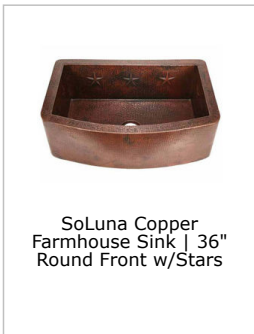

Product reviews

PRODUCT REVIEWS

Top Notch

I would give this sink a "best in class" review as we have owned a number of copper sinks over the years and this is hands down the best quality sink we have purchased.

From: Guest | Date: 12/16/2018 1:27 PM

Was this review helpful? **Yes** **No** (1/1)

Love the look