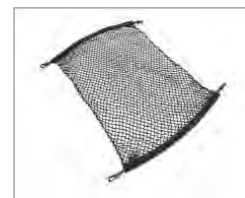

Cargo Floor Net Item #: GIF12AC130

Cargo Net is perfect for anyone that is looking to keep their cargo items in place. This Cargo Net is designed to span the floor of your cargo area.